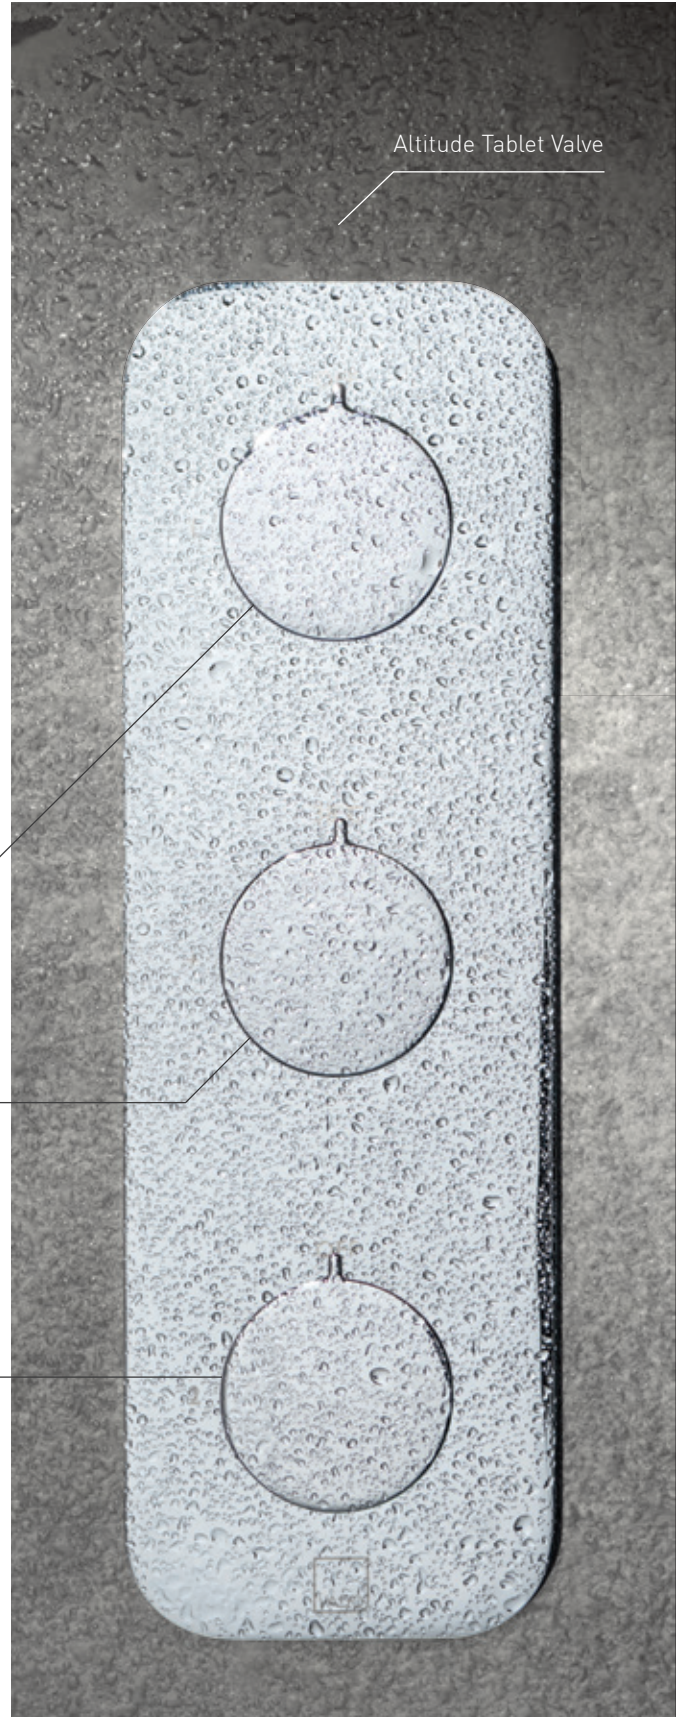

TABLET VALVE

Compact in form and unique in operation, Tablet is an industry-leading thermostatic shower valve that embraces the latest innovations in water performance.

Combining VADO's **all-flow** functionality with industry-leading, thermostatic technology, Tablet ensures a fully immersive showering experience even at low pressure.

To view the entire range visit
www.vado.com/tablet

ALL-FLOW EXPLAINED

FLOW CONTROL

Independently controls the flow of water for up to two outlets which can be operated simultaneously using **all-flow** functionality.

TEMPERATURE CONTROL

To ensure the safety and protection of all users, our leading thermostatic technology ensures temperature stabilisation to prevent scalding and sudden pressure fluctuations.

FLOW CONTROL

Controls the flow of water to one outlet.