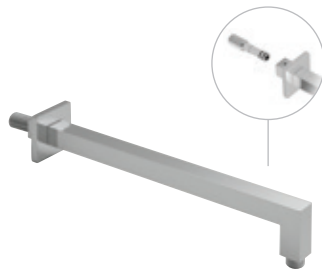

Mix² Easy Fit Shower Arm — £120

WG-EFSA/SQ-C/P

MIX-CMA/150-C/P