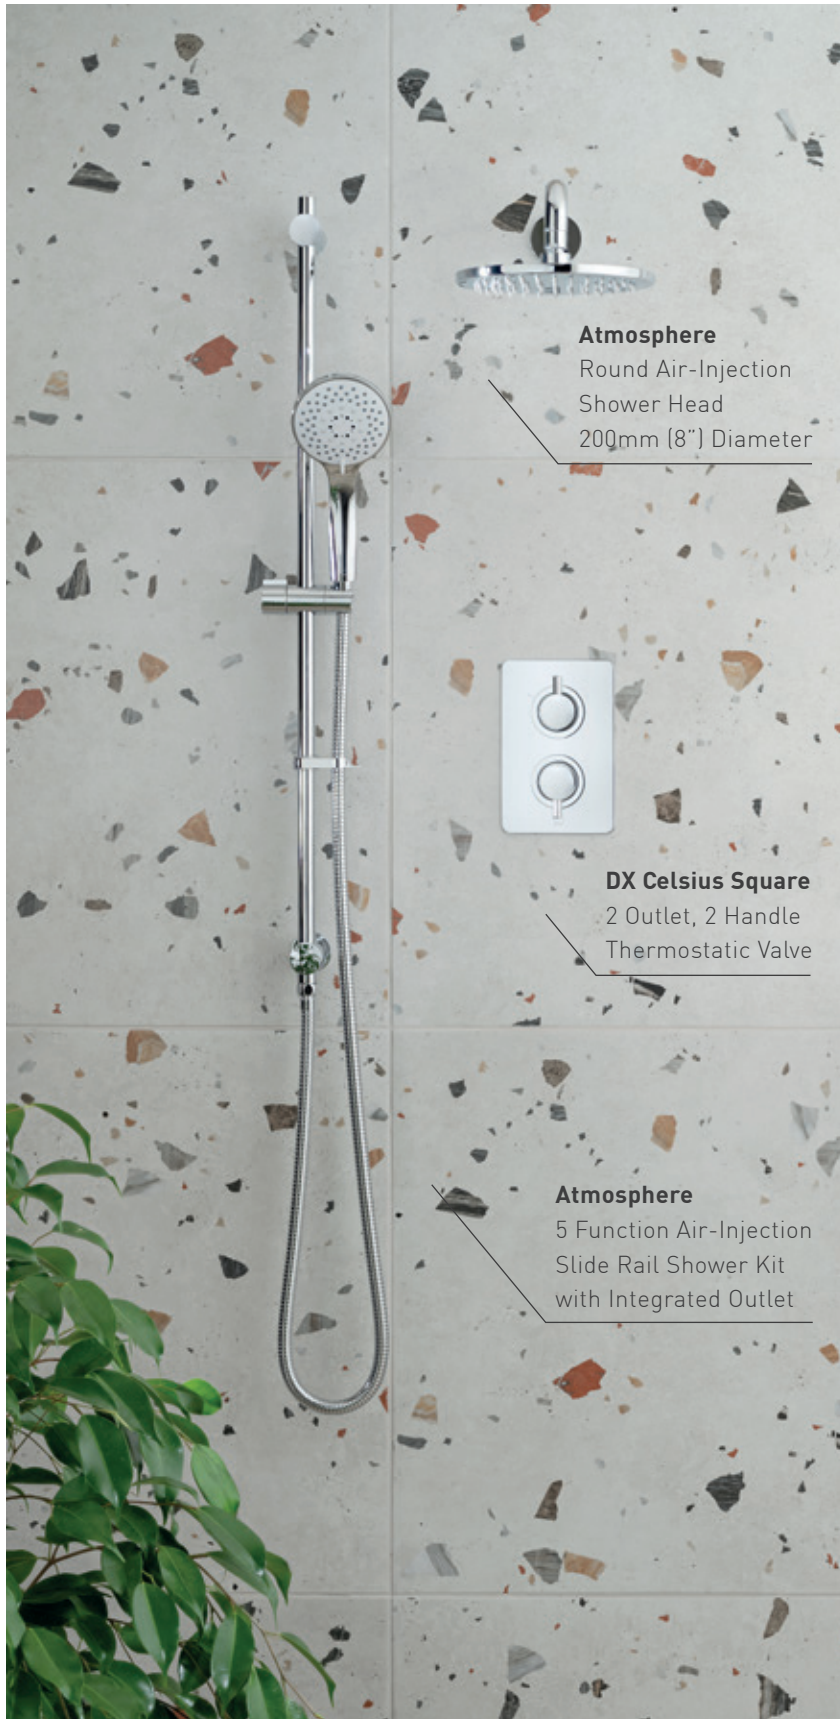

Easy to use and easy to fit, the DX valve is truly the fitter's friend – designed to make installation quick and easy.

Safely fill your bath with one of our thermostatic valves. See page 132 to view our collection of compatible bath filler wastes.

KEY FEATURES

- Leading thermostatic technology
- Safety from temperature fluctuations
- Buttonless 38° temperature stop
- Max pre-set temperature and auto shut-off
- Limescale resistant, polymer thermostatic cartridge
- Contemporary designs
- Available in ten styles
- Ergonomic soft-turn handles
- Compatible with showers and bath fill
- Bleed valve fitted as standard for ease of installation