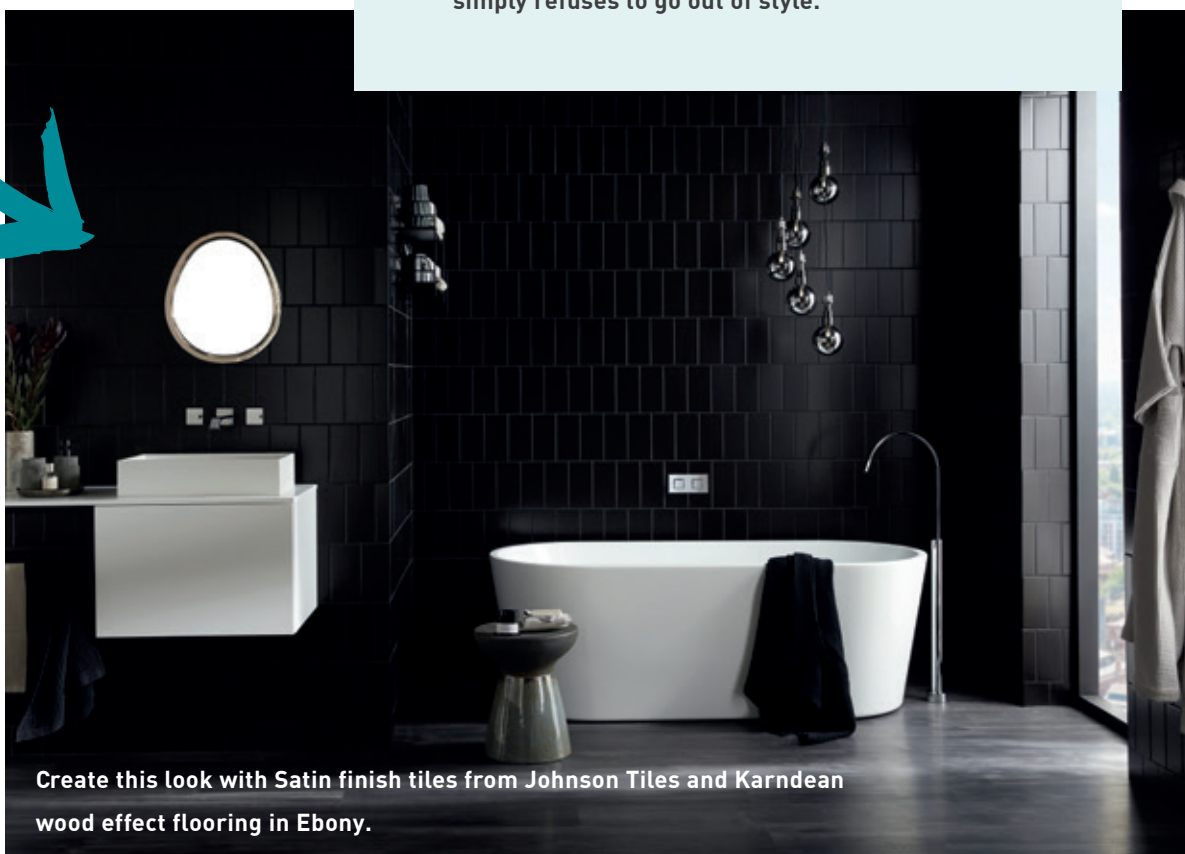

GET THE LOOK

GET THE LOOK
MONOCHROME

The monochrome bathroom trend provides endless options when styling your bathroom, whether you are going for a classic white tile with black brassware or being more daring with a dark tile throughout, this is a classic trend which simply refuses to go out of style.

Create this look with Satin finish tiles from Johnson Tiles and Karndean wood effect flooring in Ebony.

BLACK TILES

Floor to ceiling black tiles is a sure way to create a strong statement throughout your bathroom, as well as a calm, relaxing environment. Pair black tiles with contrast flooring or different textures to avoid the space feeling too enclosed, as well as a white bath and basin to help balance the light.

Geo
Wall Mounted Basin Mixer

See page 32