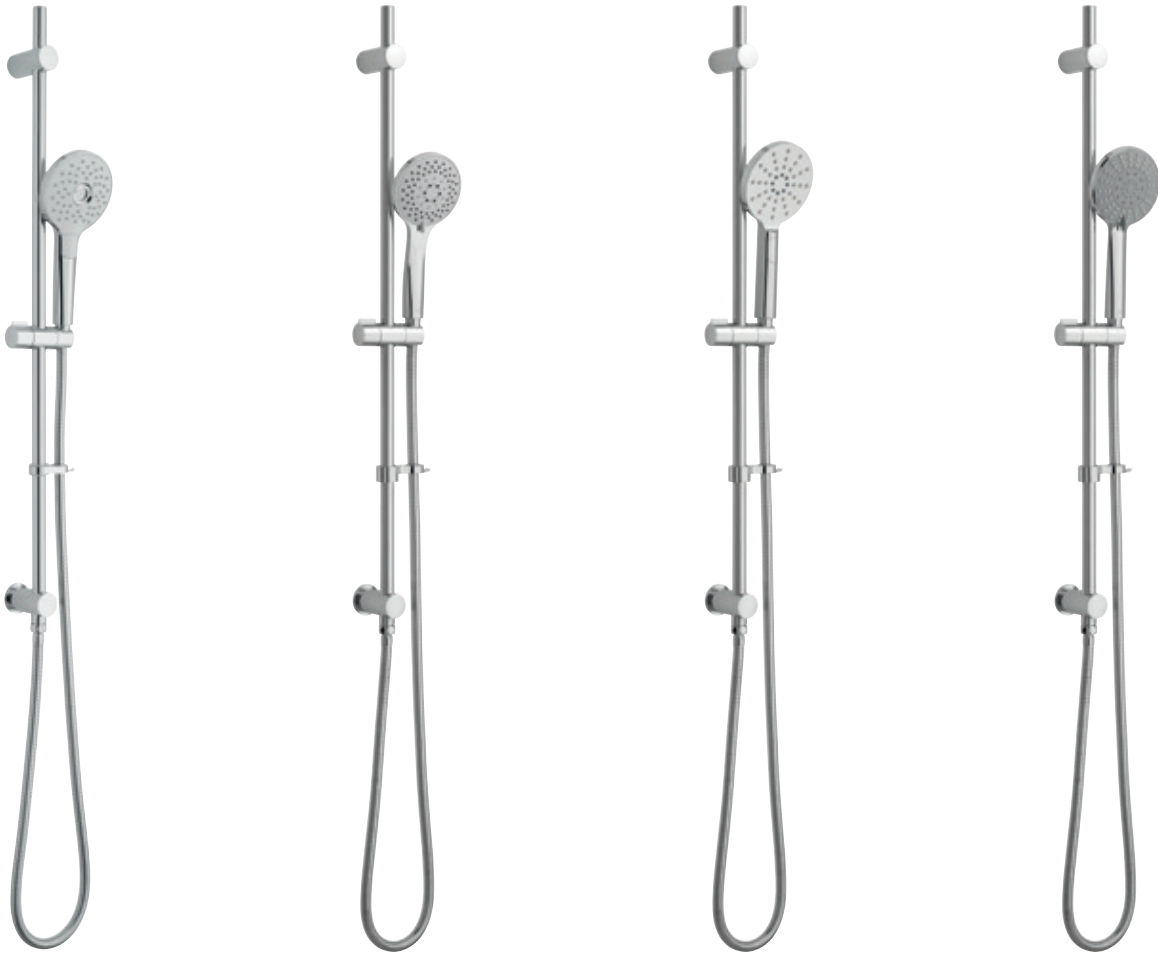

MULTI-FUNCTION
SLIDE RAIL SHOWER KITS
WITH OUTLET

A clever solution for the minimalist bathroom, the integration of a slide rail and outlet is the stylish answer for reducing the number of components required to deliver water in your shower.

These elegant slide rail and outlet products also boast a multi-functional shower handset, shower hose and hose retainer creating a sophisticated bathroom solution.

Ora Round
3 function
Slide Rail Shower Kit
+ Integrated Outlet*
ORA-MFSRKWO-RO-CP **MP**

— £255

Atmosphere
5 function Air-Injection
Slide Rail Shower Kit
+ Integrated Outlet*
ATM-MFSRKWO-CP **MP**

— £295

Nebula Round
3 function
Slide Rail Shower Kit
+ Integrated Outlet*
NEB-MFSRKWO-RO-CP **MP**

— £275

Evolve
4 function
Slide Rail Shower Kit
+ Integrated Outlet*
EVO-MFSRKWO-CP **MP**

— £255

*Adjustable fixing for easy retro-fit