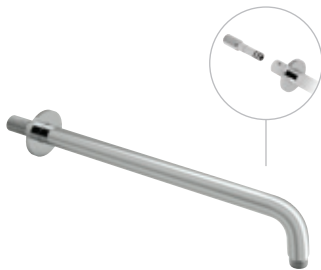

The hose and water ingress box is
concealed beneath the bath.

Standard 1/2" connection

Secure fixing method

SCAN TO
DISCOVER MORE

SHOWERING ACCOMPANIMENTS

Luxury Shattaf Kit — £420

XSH-SHATTAF/163-C/P MP

Luxury Shattaf Handset with Bracket + Hose 100cm — £165

XSH-LUXSHATTAF100-CP MP

Elements Contemporary Slide Rail with Twist Control 900mm — £175

ELE-SR/900-C/P

Space Slide Rail Kit with Hose + Hose Retainer, 680mm* — £145

WG-SPACE/RK-DB-C/P

Elements Easy Fit Shower Arm — £120