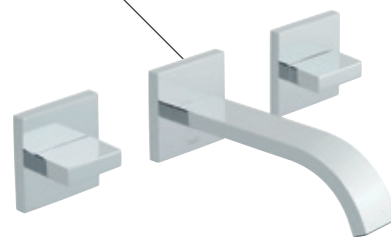

Geo
Wall Mounted Basin Mixer

See page 32

Black tiles work perfectly with chrome brassware, allowing the light to reflect from the high shine material. Our elegant Geo Wall Mounted Basin Mixer creates contrast and texture against the depth of the satin black tiles, whilst still maintaining the simplicity of the monochrome trend.