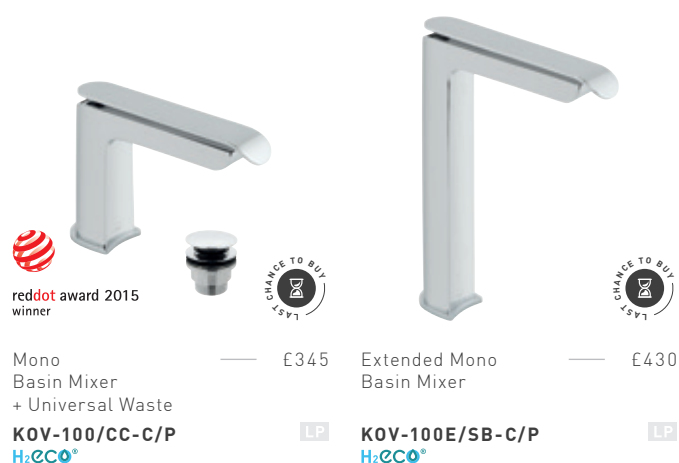

KOVERA

Kovera blends a unique concave aesthetic with polished flat surfaces and elegant curved details to produce a stunning exclusive design, perfectly suited to any modern bathroom.

Kovera demonstrates an award winning design, outstanding form and function. When operating the beautifully crafted and highly ergonomic handle, a regulated seamless flow cascades from the spout in an elegant waterfall.

For further information visit
www.vado.com/kovera

www.vado.com/kovera