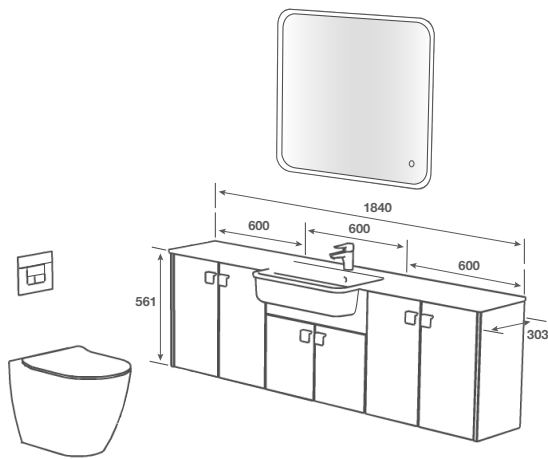

Slate Mist

● Finish - Slate Mist

● Carcass - Clay

Room Features

Basin - Fontana Wing 1844 Central Bowl

Tap - Eula Basin Chrome

Pan - Aurora BTW Pan with Collerina Seat

Handle - Acari Chrome

Mirror - Mora 1410

MATT