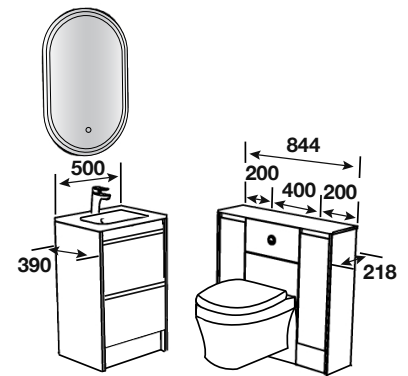

## Room Features

Basin - Idro 500 Cast

Tap - Lonato Basin Matt Black

Pan - Charlotte Wall Hung Pan with Temora Seat

Worktop - White Crystal Calypstone Aura 12mm

Mirror - Oliveri Tall