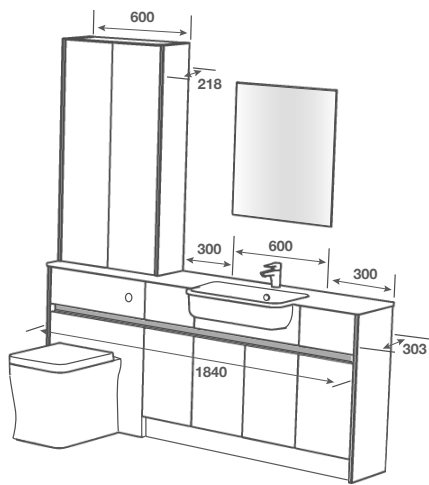

Metallic Slate

- Finish - Metallic Slate
- Carcass - Grey Linen

Room Features

Basin - Fontana Wing 1844 Right Hand Bowl

Tap - Eula Basin Matt Black

Pan - Denver BTW Pan with Casula Seat

Handle - Stainless Steel Profile

Mirror - Plain 661mm High x 562mm Wide

Lighting - LED Strip

GLOSS
METALLIC