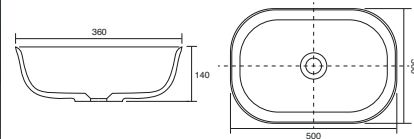

Dakota/Sit On Basin

CE

White. Ceramic. No tap hole. No Overflow. This basin will require an unslotted waste, see page 363. The free flowing version is recommended.

500 x 360 x 140mm (WxDxH)	9294	£143.00