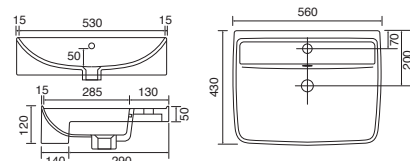

Madison/Semi Recessed Basin

CE

White. Ceramic. One tap hole. Integrated Overflow. Supplied with Chrome overflow ring, see more Type 3 overflow rings on page 357. Suitable for 600 and 700 standard depth basin units only.

560 x 430 x 65mm (WxDxH) **37.9163** £150.00

Madison BTW Pan | **36.9161.01** | £380.00

[View on page 344](#)