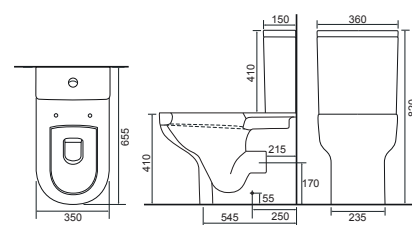

Charlotte

LO SC TP

Charlotte CC Pan & Cistern with Temora Seat. Supplied with Chrome hinges, see more Type 1 hinges on page 347 **36.9111.01** £859.00