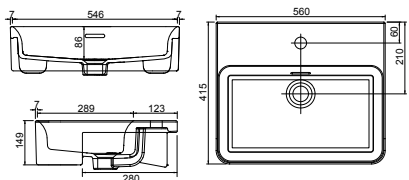

Semi Recessed Basins

Scan To View All Basins
Technical Data

Brunswick/Semi Recessed Basin

CE

White. Ceramic. One tap hole. Integrated Overflow. Supplied with Chrome overflow ring which is optional. Suitable for 600 and 700 standard depth basin units only.

560 x 415 x 33mm (WxDxH) **37.9172** £295.00

Brunswick BTW Pan | **36.9095.01** | £595.00

[View on page 343](#)