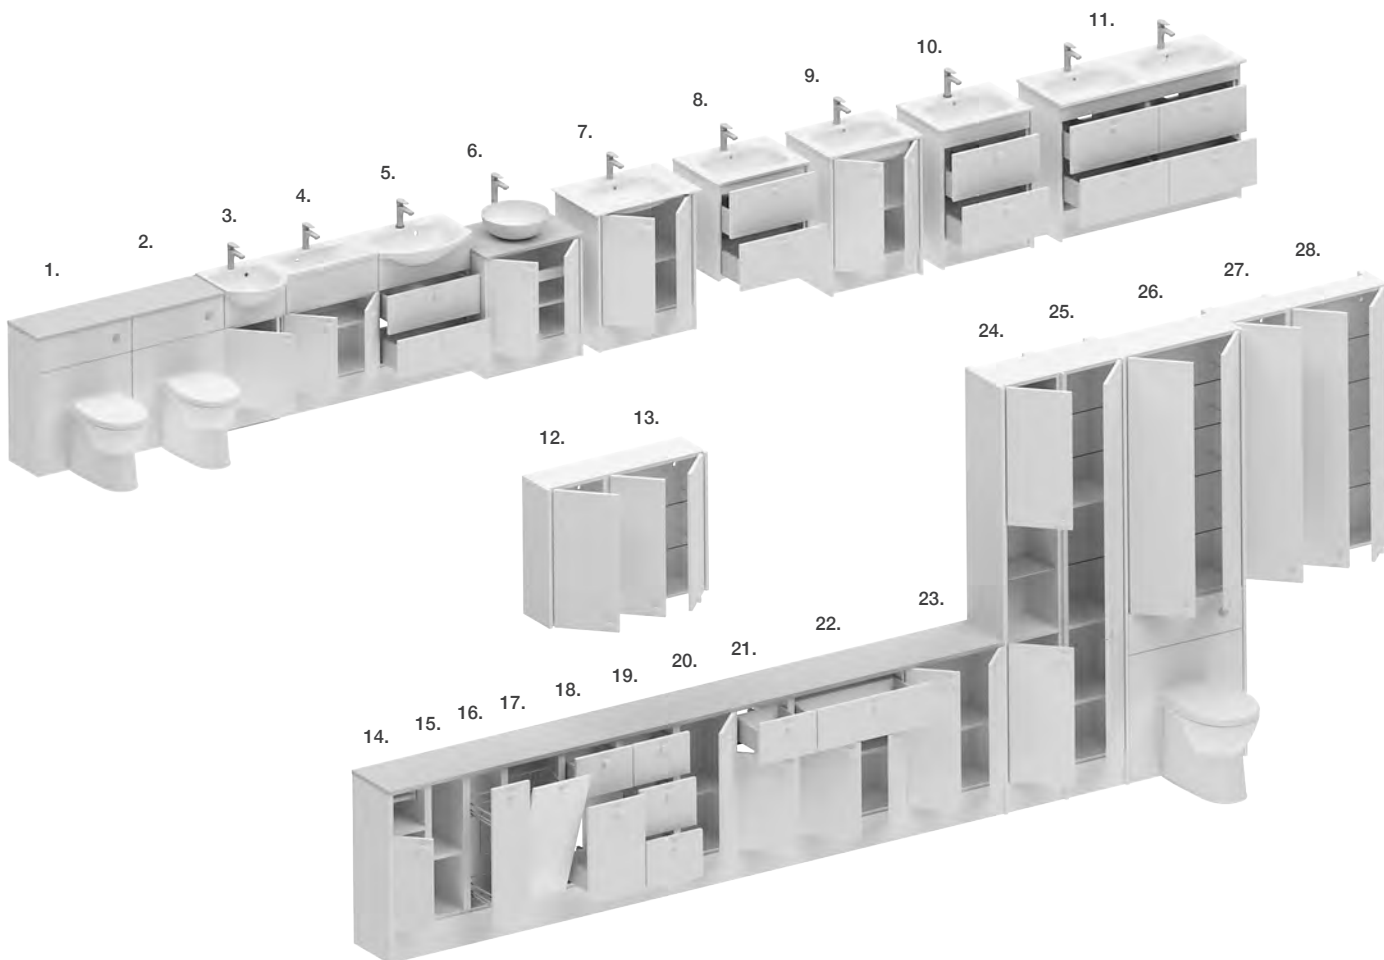

## Brecon Furniture Details

Brecon features 18mm vinyl-wrapped furniture-grade MDF slab doors & fascia panels. All 18mm ready assembled MFC carcasses with PVC edging. All carcasses & fascias are pre-drilled & marked for fittings. Fully adjustable all-steel soft-close hinges to doors. Soft-close drawer runners with 4-way fascia adjustment. All units come with a wall-fixing kit for safe installation.