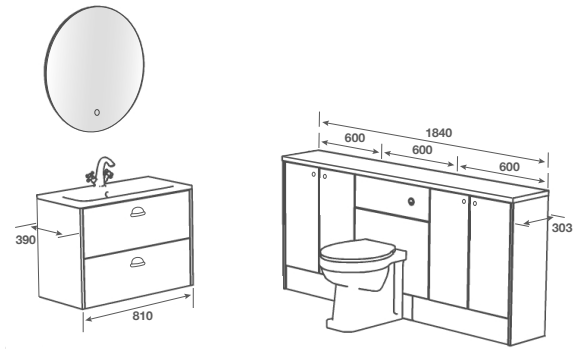

MATT

Pebble

Finish - Pebble

Carcass - Clay

Room Features

Basin - Idro 800 Cast

Tap - Caprice Basin Matt Black

Pan - Georgia BTW Pan with Cotton White Wentworth Seat

Worktop - Riven Slate Postformed 22mm

Handle - Altura Knob Black & Florina Cup Black

Mirror - Velas 700