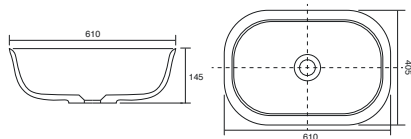

Sit-On Basins

Scan To View All Basins
Technical Data

Albarese/Sit On Basin

CM

Gloss White. Cast Marble. No tap hole. No Overflow. Suitable for the Deep Base/Basin unit only. This basin will require a free flowing unslotted waste, see page 363.

610 x 405 x 145mm (WxDxH)	3583	£348.00