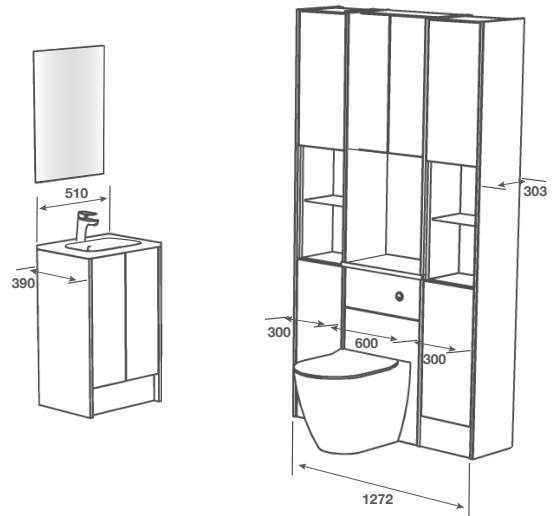

### Room Features

Basin - Idro 500 Cast

Tap - Cento Basin Matt Black

Pan - Aurora BTW Pan with Collerina Seat

Worktop - Polar Quartz Matt Square Edge 20mm

Handle - Catarina Black

Mirror - Plain 661mm High x 462mm Wide