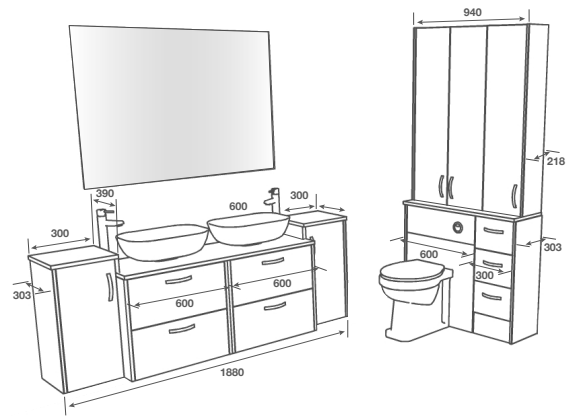

MATT

Blueberry

Finish - Blueberry

Carcass - Titanium

Room Features

Basin - Bellanti Sit-On x 2

Tap - Melfi Tall Basin Chrome x 2

Pan - Georgia BTW Pan with Cotton White Wentworth Seat

Worktop - Cirrus White Calypstone Aura 18mm

Handle - Lorena Chrome

Mirror - Plain 861mm High x 1200mm Wide

Lighting - LED Strip