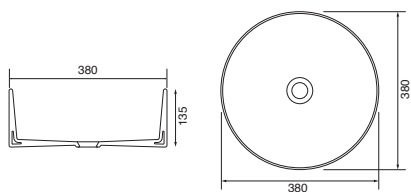

500 x 360 x 140mm (WxDxH)	<b>9294</b>	£143.00
---------------------------	-------------	---------

Florida/Sit On Basin

**CE**

White. Ceramic. No tap hole. No Overflow. This basin will require an unslotted waste, see page 363. The free flowing version is recommended.