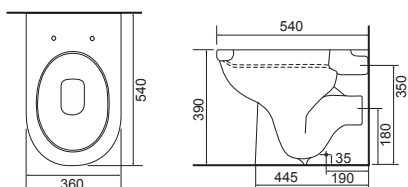

Back To Wall WC Sets

UNIVERSAL - WC PRICING

LO SC TP

Denver BTW Pan with Kempsey Seat.
Supplied with Chrome hinges that are not interchangeable **36.9076.02** £553.00

LO SC TP

Denville BTW Pan with Hillston Seat.
Supplied with Chrome hinges, see more Type 1 hinges on page 347 **36.9178.01** £286.00

Madison

LO SC TP

Madison BTW Pan with Beechworth Seat.
Supplied with Chrome hinges that are not interchangeable **36.9161.01** £380.00

LO SC TP

Michigan BTW Rimless Pan with Kambah Seat.
Supplied with Chrome hinges, see more Type 1 hinges on page 347 **36.9304.01** £478.00

LO SC TP

Nashville BTW Rimless Pan with Toukley Seat.
Supplied with Chrome hinges, see more Type 1 hinges on page 347 **36.9291.01** £485.00

LO SC TP

Portland BTW Pan with Glenbrook Seat.
Supplied with Chrome hinges, see more Type 1 hinges on page 347 **36.9046.01** £352.00

LO SC TP

Tulsa BTW Pan with Casula Seat.
Supplied with Chrome hinges, see more Type 1 hinges on page 347 **36.9105.01** £446.00

LO SC TP

Vegas BTW Pan with Moura Seat.
Supplied with Chrome hinges, see more Type 2 hinges on page 347 **36.9174.01** £405.00

LO SC TP

Supplied with Chrome hinges that are not interchangeable

○ Cotton White	36.9170.02	£523.00	● Slate	36.9170.06	£523.00
● Shale	36.9170.04	£523.00	● Maritime Blue	36.9170.07	£523.00
● Lagoon Mist	36.9170.05	£523.00	● Spruce	36.9170.09	£523.00