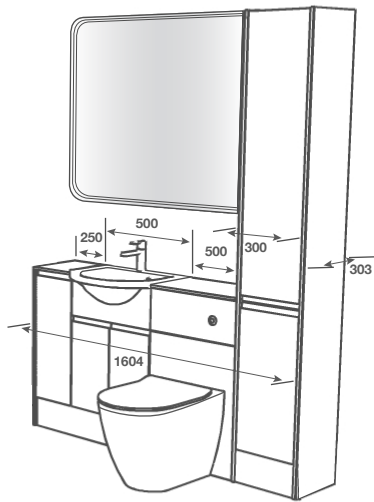

## Room Features

Basin - ART 500

Tap - Lori Basin Chrome

Pan - Aurora BTW Pan with Collerina Seat

Worktop - Cirrus White Calypstone Aura 12mm

Mirror - Lixa 1200

MATT  
PAINT