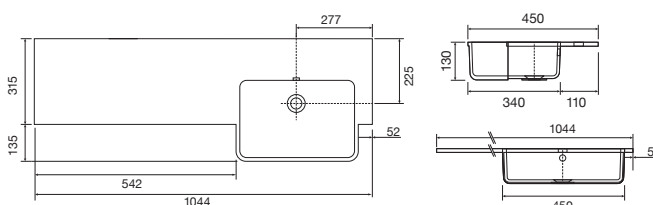

Fontana Wing Basins

Fontana Cast Wing Basin - 1044mm

White. Cast Marble. No tap hole. Integrated Overflow. Supplied with White overflow ring, see more Type 3 / Type 4 overflow rings on page 357. Suitable for use with a 1000mm run of furniture. This basin section will only suit a 500 standard carcass size.

Left Hand - 1044 x 450 x 15mm (WxDxH)	37.3518	£520.00
Right Hand - 1044 x 450 x 15mm (WxDxH)	37.3519	£520.00