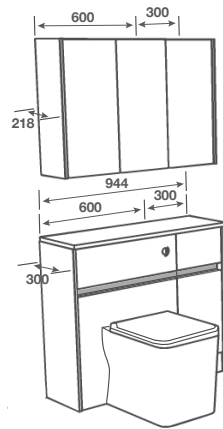

**Mirror** - Plain 661mm High x 462mm Wide x 2

**BASIN KEY:**

- CE** Ceramic
- CM** Cast Marble

**WORKTOP KEY:**

- Bullnose
- Square Edge
- ◊** Chamfered Edge