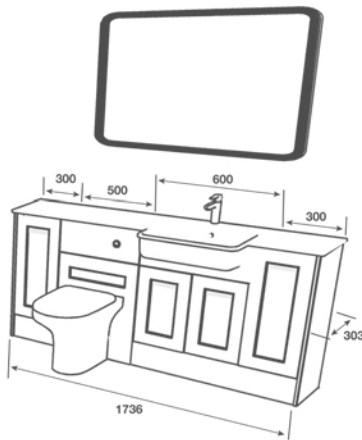

Lagoon Mist

● Finish - Lagoon Mist

● Carcass - Grey Linen

Room Features

Basin - Fontana Wing 1844 Right Hand Bowl

Tap - Aquila Basin Chrome

Pan - Denver BTW Pan with Casula Seat

Mirror - Mora 1410