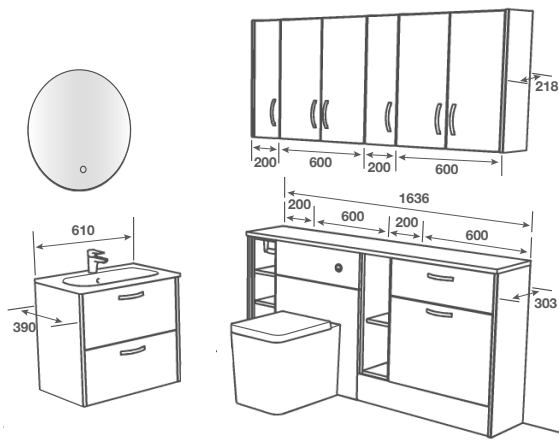

Clay Gloss

- Finish - Clay Gloss
- Carcass - Clay

Room Features

- Basin - Idro 600 Cast
- Tap - Eula Basin Matt Black
- Pan - Brunswick BTW Pan with Clermont Seat
- Worktop - Black Terrene Square Edge 20mm
- Handle - Catarina Black
- Mirror - Velas 600