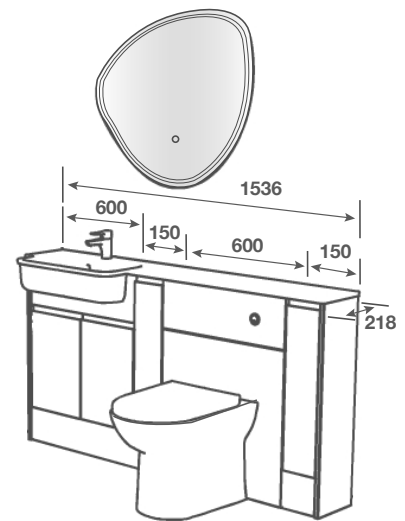

## Room Features

Basin - Fontana Wing 1544 Left Hand Bowl Slim

Tap - Eula Basin Brushed Brass

Pan - Madison BTW Pan with Beechworth Seat

Mirror - Mouriz 800