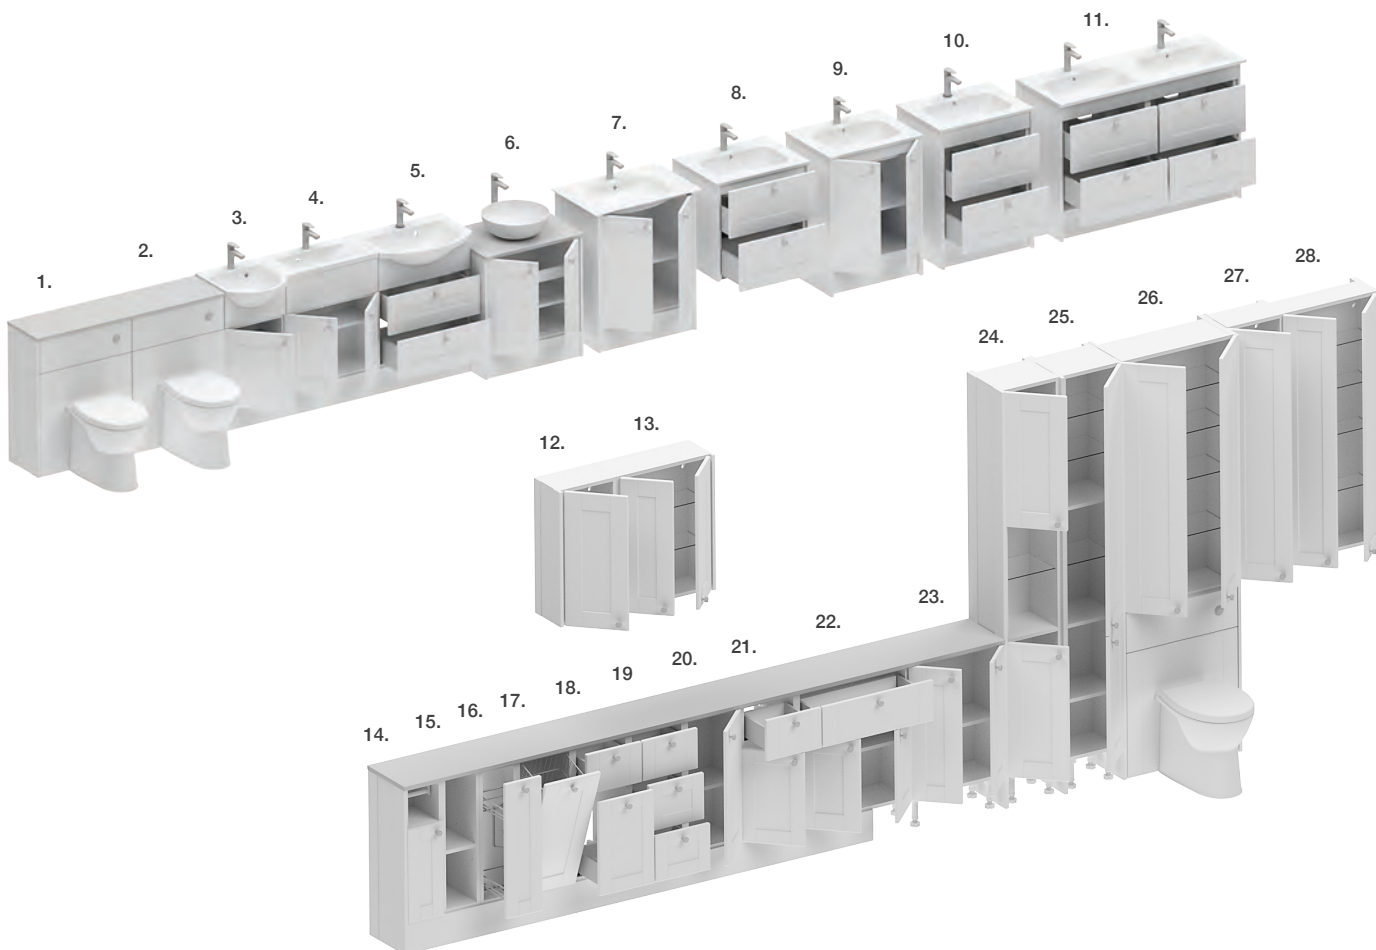

## Chiltern Furniture Details

Chiltern features 18mm Vinyl wrapped furniture grade MDF shaker style doors and fascia panels. All 18mm ready assembled MFC carcasses with PVC edging. All carcasses and fascias are pre-drilled and marked for fittings. Fully adjustable all-steel soft-close hinges to doors. Soft-close drawer runners with 4-way fascia adjustment. All units come with a wall-fixing kit for safe installation.