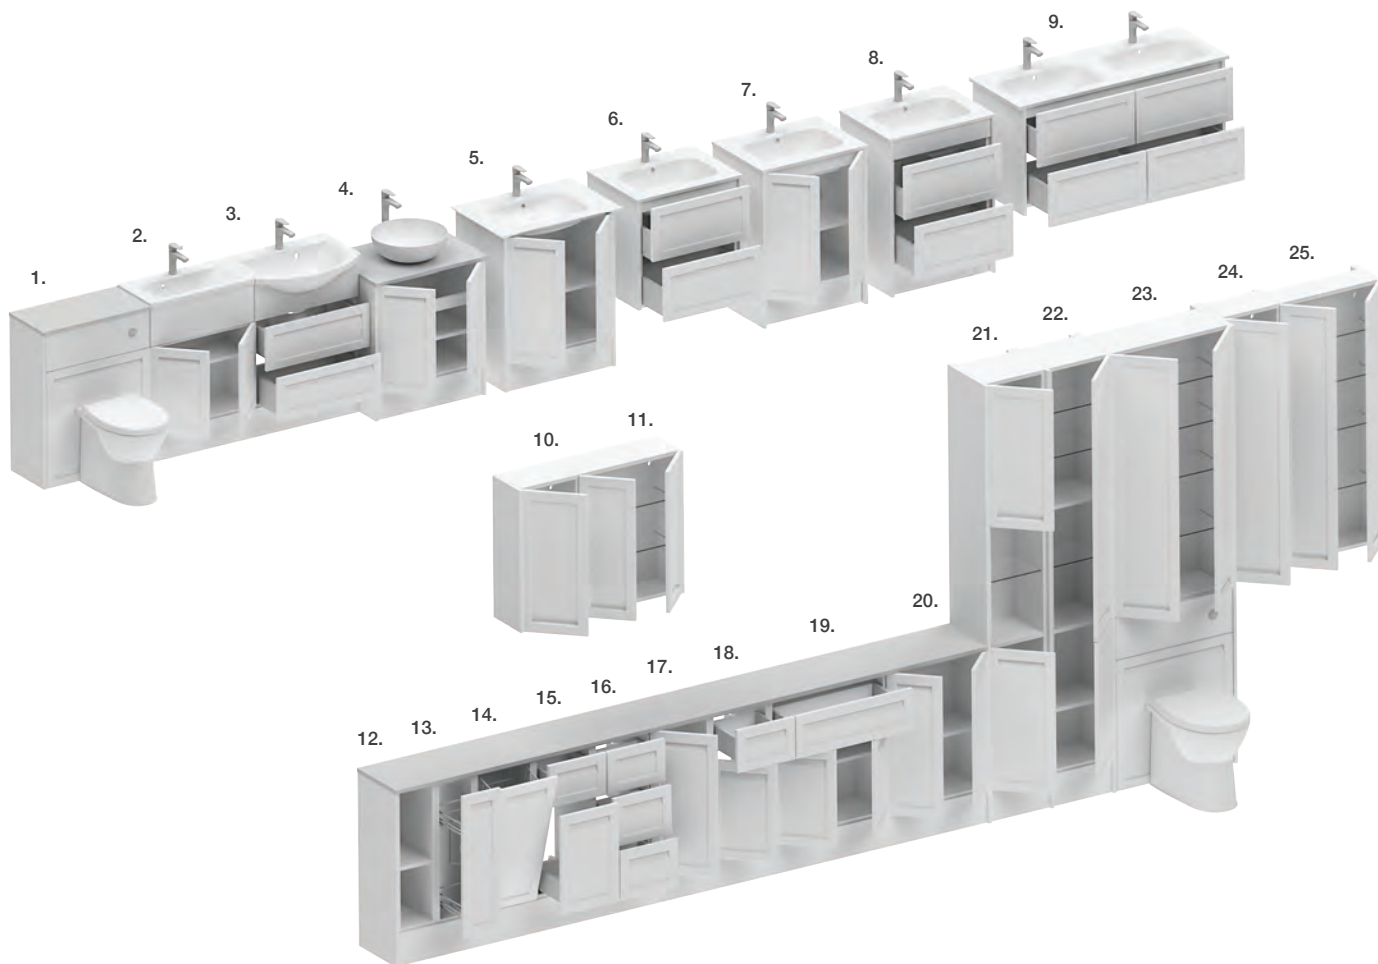

For a detailed guide on ordering Fitted Furniture, **see page 7**. Alternatively, if ordering individual components, refer to the Fitted Furniture Breakdown **see page 368**. Make sure to specify both the carcass finish code and fascia finish code when placing your order.

Unit Matrix

For unit dimensions and pricing breakdown information **see page 368**.

1. 500 & 600 Floor Standing WC Unit	10. 200 & 300 One Door Wall Unit (250 & 300 Mirrored Available)	19. 600 Two Door Drawerline Unit
2. 500, 600 & 700 Two Door Basin Unit	11. 400 & 600 Two Door Wall Unit (500 & 600 Mirrored Available)	20. 400 & 600 Two Door Base Unit
3. 600 Two Drawer Basin Unit	12. 200 Open Unit	21. 300 Two Door High Rise Unit (Mirrored Available)
4. 600 Deep Base/Basin Unit	13. 200 Pull Out Toilet Roll Unit	22. 300 Two Full Door High Rise Unit
5. 695 Washstand	14. 300 Laundry Unit	23. 500 & 600 Two Door High Rise WC Unit
6. 500, 600 & 800 Wall Hung Two Drawer Vanity Unit	15. 300 Two Drawer Unit	24. 300 One Door Tall Wall Unit (Mirrored Available)
7. 500 & 600, Floor Standing Two Door Vanity Unit	16. 300 Three Drawer Unit	25. 500 & 600 Two Door Tall Wall Unit (600 Mirrored Available)
8. 500, 600 & 800 Floor Standing Two Drawer Vanity Unit	17. 200 & 300 One Door Base Unit	
9. 1200 Four Drawer Wall Hung & Floor Standing & Four Door Floor Standing Vanity Unit	18. 300 One Door Drawerline Unit	

Kentmere Furniture Details

Kentmere features 19mm painted and lacquered MDF shaker-style doors and fascia panels. All 18mm ready assembled MFC carcasses with PVC edging. All carcasses and fascias are pre-drilled and marked for fittings. Fully adjustable all-steel soft-close hinges to doors. Soft-close drawer runners with 4-way fascia adjustment. All units come with a wall-fixing kit for safe installation.

The dimensions include a 661mm carcass with a 150mm plinth height, and three base unit depths (218mm, 303mm and 443mm). Standard depth units with a width of 300mm or more and slimline units of 400mm or more have a 50mm service space at the rear of the unit, units narrower than these sizes and units with a drawer do not have a service space. Not for wet rooms; suitable for well-ventilated bathrooms.