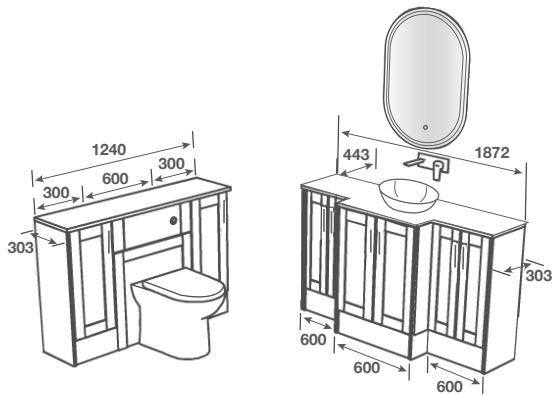

Solid Oak

Finish - Solid Oak

Carcass - Natural Oak

Room Features

Basin - Toledo Sit-On Black

Tap - Arlan Wall Mounted Basin Chrome

Pan - Madison BTW Pan with Beechworth Seat

Worktop - Cirrus White Calyptstone Aura 18mm

Handle - Catarina Black

Mirror - Lagoa 600