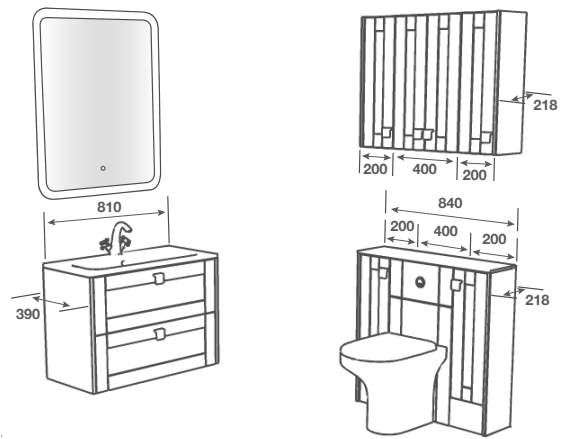

## Room Features

Basin - Idro 800 Cast

Tap - Caprice Basin Brushed Brass

Pan - Charlotte BTW Pan with Temora Seat

Worktop - Grey Terrazzo Calypstone Aura 18mm

Handle - Mirante 128 Brushed Brass

Mirror - Lixa 740