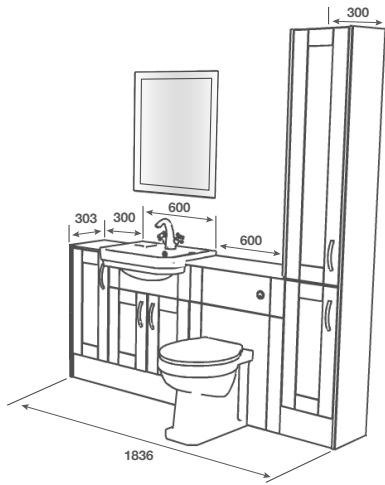

Dark Sapphire

Finish - Dark Sapphire

Carcass - Anthracite Linen

Room Features

Basin - Georgia Semi Recessed

Tap - Caprice Basin Matt Black

Pan - Georgia BTW Pan with Cotton White Wentworth Seat

Worktop - Stratus White Calyptstone Aura 12mm

Handle - Catarina Black

Mirror - Avelar 600