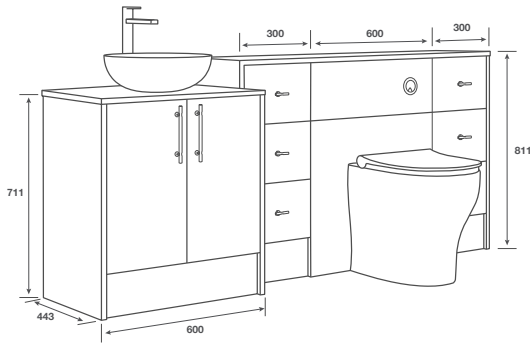

Soft Green

Finish - Soft Green

Carcass - Clay

Room Features

Basin - Toledo Sit-On Grey

Tap - Lori Tall Chrome

Pan - Brunswick BTW Pan with Clermont Seat

Worktop - Grey Terrazzo Calypstone Aura 18mm

Handle - Barroso Fluted Bar and T-Pull Chrome

Mirror - Ferno 600