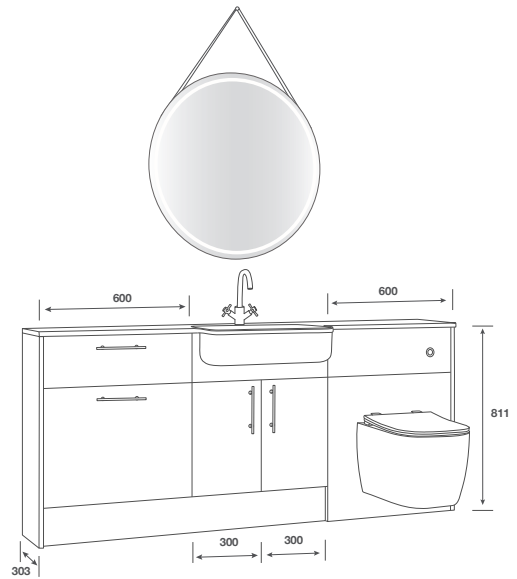

## Room Features

Basin - Caluso 1844 Solid Surface

Tap - Imola Basin Matt Black

Pan - Nashville BTW Pan with Toukley Seat

Handle - Barroso Fluted Bar Matt Black

Mirror - Ronda 800 with Hanging Strap