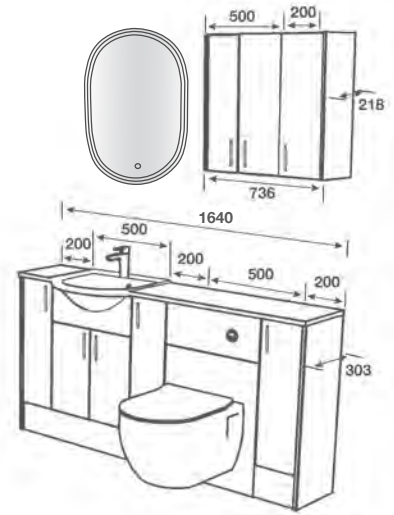

### Room Features

Basin - ART 500

Tap - Aquila Basin Black

Pan - Anniston Wall Hung Pan with Wingham Seat

Worktop - Acadia Quartz Postformed 22mm

Handle - Barroso Fluted Bar Matt Black

Mirror - Lagoa 600