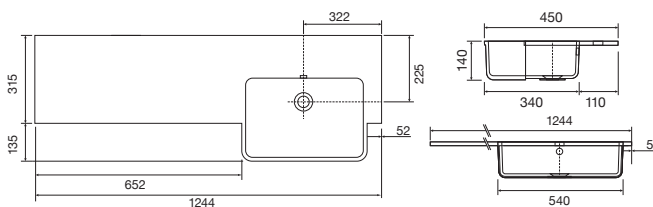

Fontana Cast Wing Basin - 1244mm

White. Cast Marble. No tap hole. Integrated Overflow. Supplied with White overflow ring, see more Type 3 / Type 4 overflow rings on page 357. Suitable for use with a 1200mm run of furniture. This basin section will only suit a 600 standard carcass size.

Left Hand - 1244 x 450 x 15mm (WxDxH)	37.3601	£635.00
Right Hand - 1244 x 450 x 15mm (WxDxH)	37.3602	£635.00