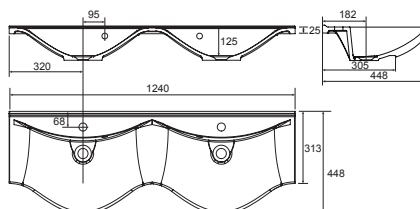

Combi Basin Double - 1240mm

White. Cast Marble. Two tap holes. External Overflow. Supplied with Chrome overflow rings, see more Type 1 overflow rings on page 357. Suitable for use with two 600mm standard depth units with an end panel at each end.

Double - 1240 x 448 x 25mm (WxDxH)	37.3072	£465.00