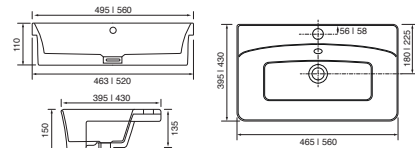

Stockton/Semi Recessed Basin

White. Ceramic. One tap hole. Integrated Overflow. Supplied with Chrome overflow ring, see more Type 3 / Type 4 overflow rings on page 357. Suitable for 500 or 600 standard depth basin units only.

495 x 395 x 35mm (WxDxH)	9197	£174.00
560 x 450 x 35mm (WxDxH)	9198	£188.00