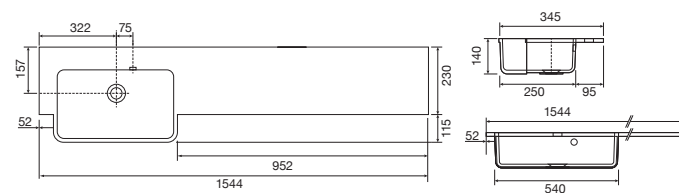

Fontana Cast Wing Basin - 1544mm (Slim)

White. Cast Marble. No tap hole. Integrated Overflow. Supplied with White overflow ring, see more Type 3 / Type 4 overflow rings on page 357. Suitable for use with a 1500mm run of furniture. Not compatible with Bowland slimline units. This basin section will only suit a 600 slimline carcass size.

Left Hand - 1544 x 345 x 15mm (WxDxH)	37.3547	£830.00
Right Hand - 1544 x 345 x 15mm (WxDxH)	37.3548	£830.00