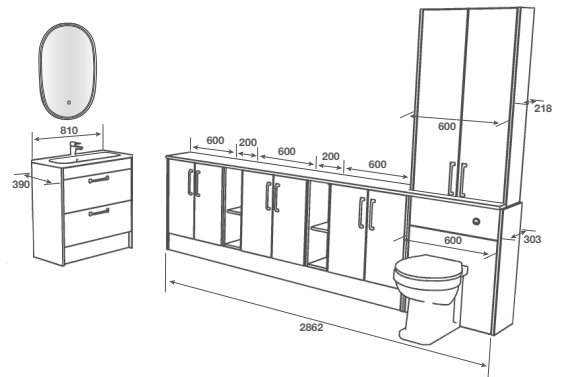

Hunter Green

Finish - Hunter Green

Carcass - Anthracite Linen

Room Features

Basin - Idro 800 Cast

Tap - Eula Basin Brushed Brass

Pan - Georgia BTW Pan with Cotton White Wentworth Seat

Worktop - Polar Quartz Matt Postformed 22mm

Handle - Furnas Brushed Brass

Mirror - Lagoa 600