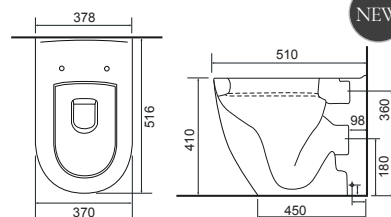

LO SC TP

Madison BTW Pan with Beechworth Seat.
Supplied with Chrome hinges that are not interchangeable **36.9161.01** £380.00

Michigan - Rimless

LO SC TP

Michigan BTW Rimless Pan with Kambah Seat.
Supplied with Chrome hinges, see more Type 1 hinges on page 347 **36.9304.01** £478.00