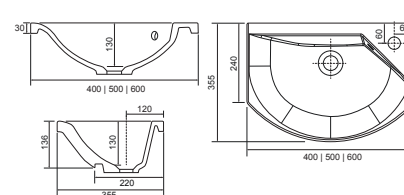

ART Slimline/Semi Recessed Basin

White. Cast Marble. One tap hole. External Overflow. Supplied with Chrome overflow ring, see more Type 1 overflow rings on page 357. These basins sit directly on the carcass. Each basin size is recommended to match the carcass size (i.e 400 slimline basin suits a 400 slimline carcass).

400 x 355 x 30mm (WxDxH)	37.3174	£305.00
500 x 355 x 30mm (WxDxH)	37.3114	£320.00
600 x 355 x 30mm (WxDxH)	37.3096	£360.00