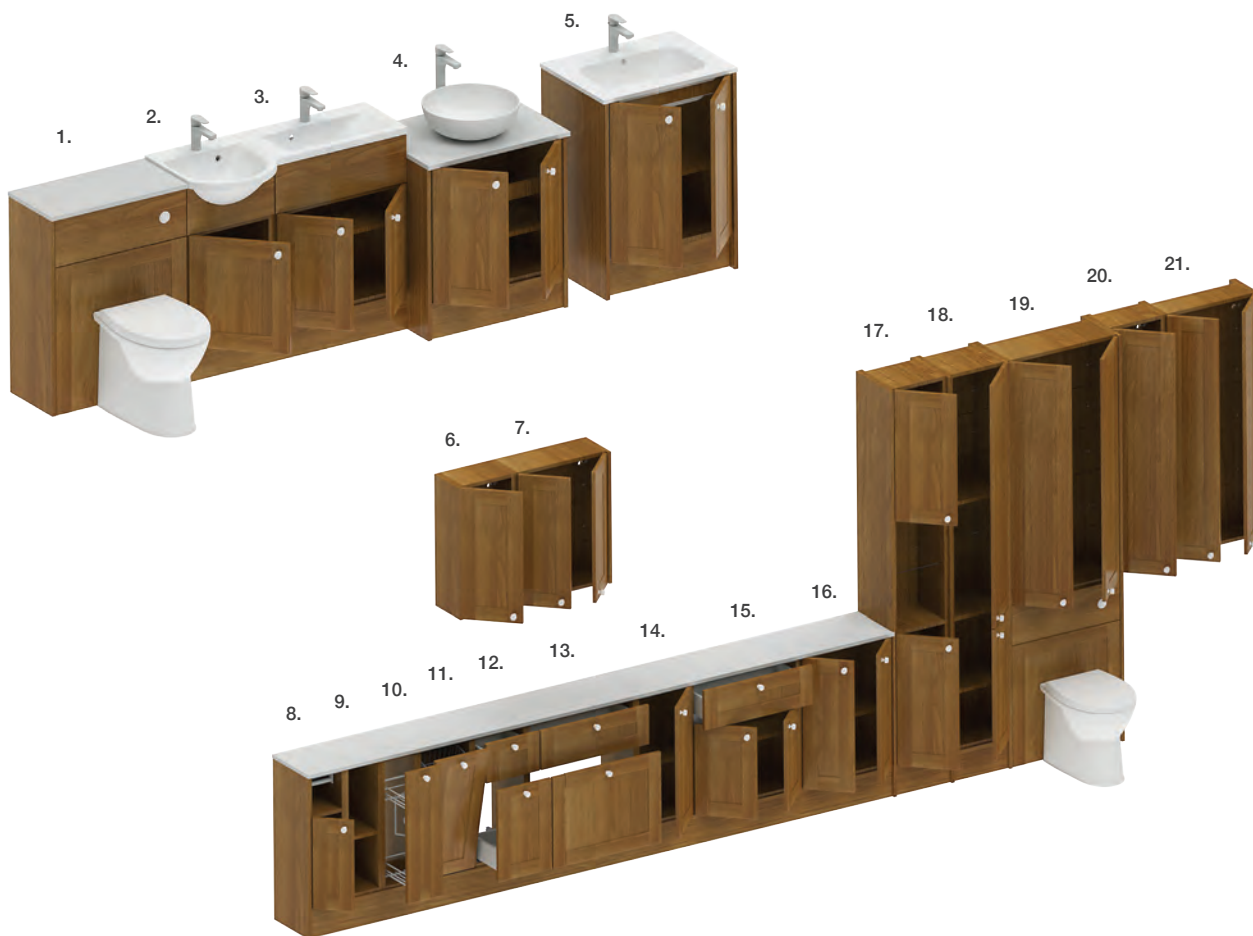

Solid Oak Pricing

Unit Matrix

For unit dimensions and pricing breakdown information see page 368.

1. 500 & 600 Floor Standing WC Unit	8. 200 Open Top Toilet Roll Unit	16. 400, 500 & 600 Two Door Base Unit
2. 400 One Door Basin Unit	9. 200 Open Unit	17. 300 Two Door High Rise Unit (Mirrored Available)
3. 500, 600 & 700 Two Door Basin Unit	10. 200 Pull Out Toilet Roll Unit	18. 300 Two Full Door High Rise Unit (Mirrored Available)
4. 300 & 600 Deep Base/Basin Unit	11. 300 Laundry Unit	19. 600 Two Door High Rise WC Unit
5. 695 Washstand	12. 300 Two Drawer Unit	20. 300 One Door Tall Wall Unit (Mirrored Available)
6. 150, 200, 250, 300, & 400 One Door Wall Unit (250 & 300 Mirrored Available)	13. 600 Two Drawer Unit	21. 600 Two Door Tall Wall Unit (Mirrored Available)
7. 400, 500 & 600 Two Door Wall Unit (500 & 600 Mirrored Available)	14. 150, 200, 250, 300 & 400 One Door Base Unit	
	15. 600 One Drawer & Two Door Unit	

Solid Oak Furniture Details

Doors are constructed with a solid oak frame and real oak veneer centre panel. 150mm and 200mm doors have a slightly narrower frame. Plinths, end panels, and worktops are real oak veneer on furniture-grade MDF core. All units have pre-assembled carcasses with PVC edges, pre-drilled for easy setup. Carcasses are 18mm ready-assembled MFC with PVC edging. Doors have fully adjustable all-steel soft-close hinges and soft-close drawer runners with 4-way fascia adjustment. All units come with a wall-fixing kit for safe installation.

Choose from two carcass/plinth heights (661/561mm and 150/250mm) and three base unit depths (218mm, 303mm and 443mm). Standard depth units with a width of 300mm or more and slimline units of 400mm or more have a 50mm service space at the rear of the unit, units narrower than these sizes and units with a drawer do not have a service space. Not for wet rooms; suitable for well-ventilated bathrooms.

Note: Solid Oak and Oak Veneer are natural products which may vary in shade and grain structure. Once installed, the finish will age and change over time based on light and moisture exposure.