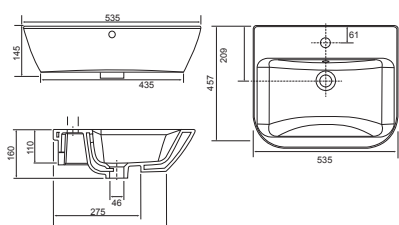

Danbury/Semi Recessed Basin

CE

White. Ceramic. One tap hole. Integrated Overflow. Supplied with Chrome overflow ring which is optional. Suitable for 600 and 700 standard depth basin units only.

535 x 457 x 37mm (WxDxH) **37.9177** £285.00

Danbury BTW Pan | **36.9176.01** | £420.00

[View on page 343](#)