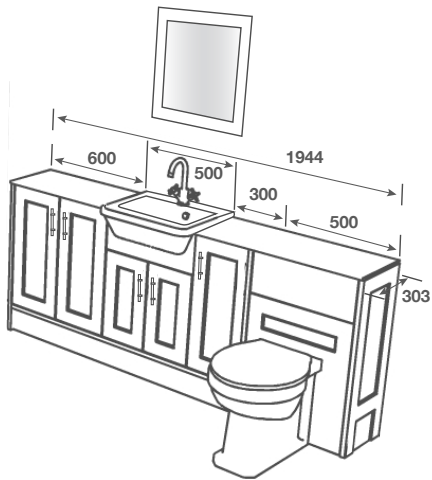

Cotton White

Finish - Cotton White

Carcass - Natural Oak

Room Features

Basin - Elan 500 Semi Recessed

Tap - Imola Basin Chrome

Pan - Georgia BTW Pan with Cotton White Wentworth Seat

Worktop - Grey Terrazzo Calypstone Aura 18mm

Handle - Floresta Bar Chrome

Mirror - Pentland Framed Mirror

MATT PAINT