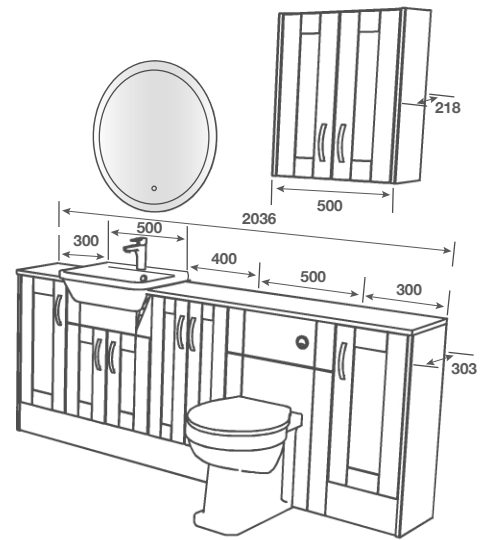

PAINTED
WOOD
EFFECT

Contour Carbon

● Finish - Contour Carbon

● Carcass - Anthracite Linen

Room Features

Basin - Elan 500 Semi Recessed

Tap - Fiera Basin Brushed Brass

Pan - Madison BTW Pan with Beechworth Seat

Worktop - Grey Terrene Square Edge 20mm

Handle - Furnas Brushed Brass

Mirror - Portel 700