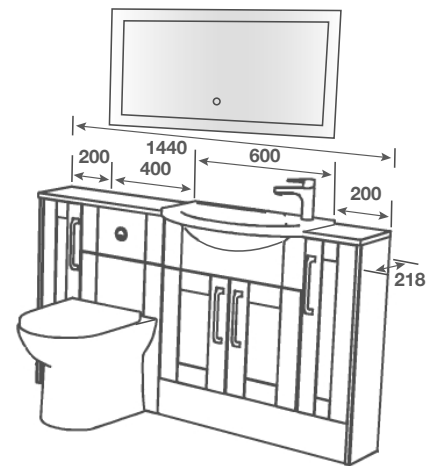

## Room Features

Basin - ART 600 Slimline

Tap - Busca Basin Brushed Brass

Pan - Madison BTW Pan with Beechworth Seat

Worktop - Polar Quartz Matt Square Edge 20mm

Handle - Mirante 128 Brushed Brass

Mirror - Avelar 1000