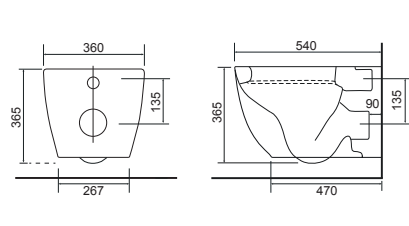

Aurora - Rimless

LO SC TP

Aurora Wall Hung Rimless Pan with Colerina Seat. Supplied with Chrome hinges, see more Type 2 hinges on page 347 **36.9185.01** £464.00