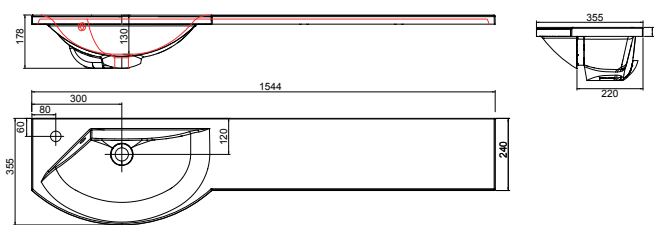

ART Cast Wing Basin - 1544mm (Slim)

CM

White. Cast Marble. One tap hole. Integrated Overflow. Supplied with Chrome overflow ring, see more Type 2 / Type 3 overflow rings on page 357. This basin section will only suit a 600 slimline carcass size.

Left Hand - 1544 x 355 x 30mm (WxDxH)	37.3203	£575.00
Right Hand - 1544 x 355 x 30mm (WxDxH)	37.3204	£575.00