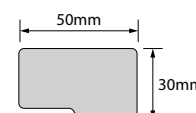

Perfect under-wall unit trim to facilitate concealed lights. Can be used as a modern cornice.