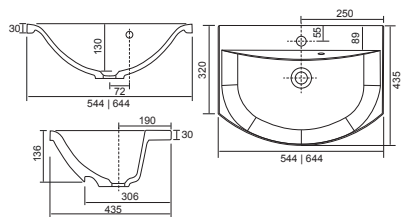

ART Shoulder/Semi Recessed Basin

White. Cast Marble. One tap hole. Integrated Overflow. Supplied with Chrome overflow ring, see more Type 2 / Type 3 overflow rings on page 357. The 544 & 644 basins fit on 500mm & 600mm basin units respectively and overhang 22mm on each side.

544 x 435 x 30mm (WxDxH)	37.3225	£320.00
644 x 435 x 30mm (WxDxH)	37.3226	£360.00