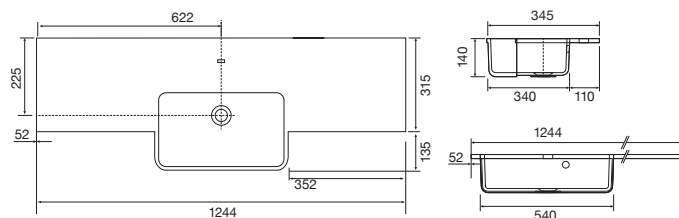

Fontana Cast Double Wing Basin - 1244mm

White. Cast Marble. No tap hole. Integrated Overflow. Supplied with White overflow ring, see more Type 3 / Type 4 overflow rings on page 357. Suitable for use with a 1200mm run of furniture. This basin section will only suit a 600 standard carcass size.

Central - 1244 x 450 x 15mm (WxDxH)	37.3608	£605.00