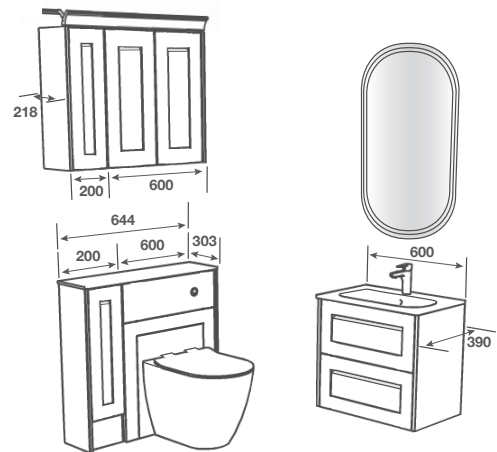

### Room Features

Basin - Idro 600 Cast

Tap - Imola 3 Hole Basin Chrome

Pan - Portland BTW Pan with Glenbrook Seat

Worktop - Cirrus White Calypstone Aura 18mm

Mirror - Oliveri Tall