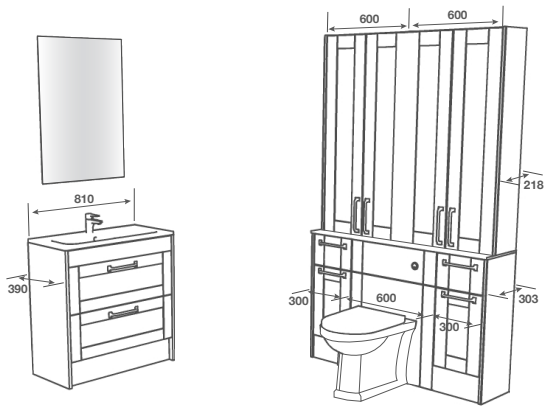

Hunter Green

● Finish - Hunter Green

● Carcass - Anthracite Linen

Room Features

Basin - Idro 800 Cast

Tap - Busca Basin Brushed Brass

Pan - Georgia BTW Pan with Cotton White Wentworth Seat

Worktop - White Crystal Calypstone Aura 18mm

Handle - Mirante 128 Brushed Brass

Mirror - Plain 861mm High x 600mm Wide