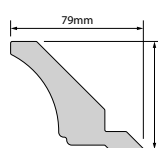

Plinth & Plinth Pelmet Curved Size (W x H x D)mm	Curved Two Piece 300x300x127 + 300x300x22	Curved Single Plinth 300x300x150
○ Cotton White	1301CN	6039CN
● Shale	1301SE	6039SE
● Lagoon Mist	1301LM	6039LM
● Spruce	1301SU	6039SU
● Maritime Blue	1301MT	6039MT
● Slate	1301ST	6039ST
	£206.00	£126.00

Cornice Size (W x H x D)mm	Cornice 1500x79x64	Cornice 2500x79x64
○ Cotton White	6045CN	6046CN
● Shale	6045SE	6046SE
● Lagoon Mist	6045LM	6046LM
● Spruce	6045SU	6046SU
● Maritime Blue	6045MT	6046MT
● Slate	6045ST	6046ST
	£140.00	£190.00

Light Pelmet Size (W x H x D)mm	Pelmet 1500x50x30	Pelmet 2500x50x30
○ Cotton White	6035CN	6036CN
● Shale	6035SE	6036SE
● Lagoon Mist	6035LM	6036LM
● Spruce	6035SU	6036SU
● Maritime Blue	6035MT	6036MT
● Slate	6035ST	6036ST
	£103.00	£146.00

A traditional touch for the top of Pentland wall units.