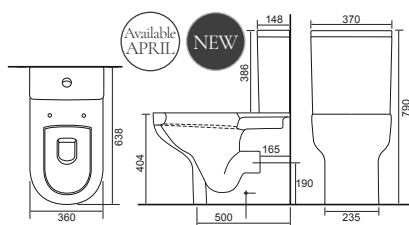

Close Coupled WC Sets

Scan To View
WCS Ranges

Arizona - Rimless

LO SC TP

Arizona CC Rimless Pan & Cistern with Clermont Seat. Supplied with Chrome hinges that are not interchangeable **36.9298.01** £584.00