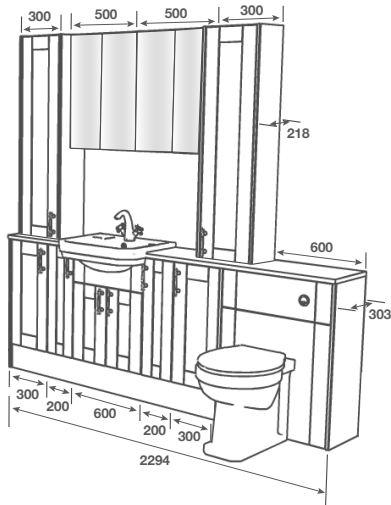

## Room Features

**Basin** - Georgia Semi Recessed

**Tap** - Caprice Basin Chrome

**Pan** - Georgia BTW Pan with Cotton White Wentworth Seat

**Worktop** - Riven Slate Postformed 22mm

**Handle** - Felisa 160 Polished Nickel