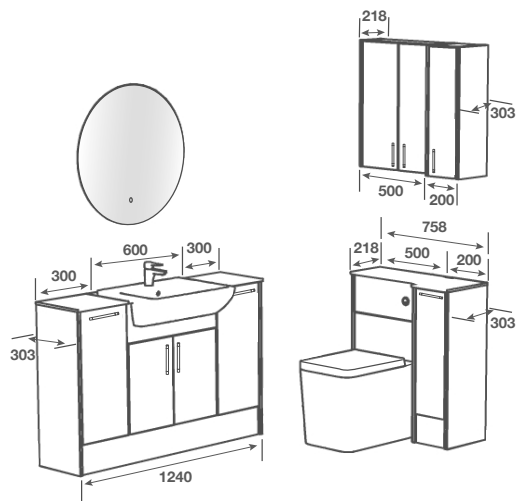

Stone Gloss

Finish - Stone Gloss

Carcass - Clay

Room Features

Basin - Charlotte Semi Recessed

Tap - Eula Basin Brushed Brass

Pan - Denville BTW Pan with Hillston Seat

Worktop - Stratus White Calypstone Aura 12mm

Handle - Furnas Brushed Brass

Mirror - Velas 700

HIGH GLOSS