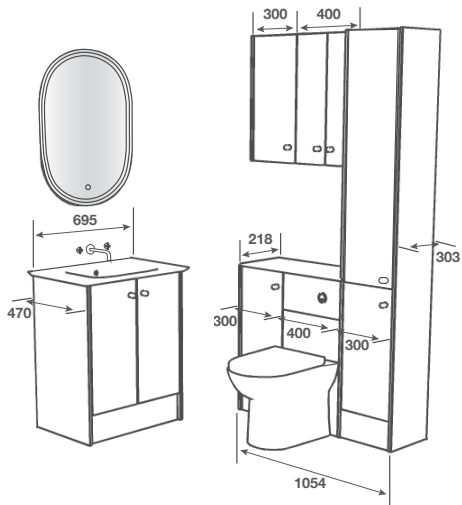

Metallic Slate

- Finish - Metallic Slate
- Carcass - Titanium

Room Features

Basin - Banari Ceramic Washstand

Tap - Imola Wall Mounted Bain Chrome

Pan - Madison BTW Pan with Beechworth Seat

Worktop - Nimbus Grey Calypstone Aura 12mm

Handle - Lagarto Chrome

Mirror - Lagoa 600

GLOSS METALLIC