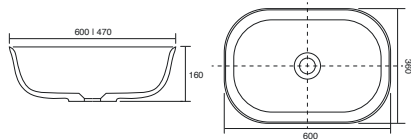

Bouro/Sit On Basin

CM

Gloss White. Cast Marble. No tap hole. No Overflow. Not suitable for slimline furniture. These basins will require a free flowing unslotted waste, see page 363.

470 x 360 x 160mm (WxDxH)	3584	£275.00
600 x 360 x 160mm (WxDxH)	3585	£325.00