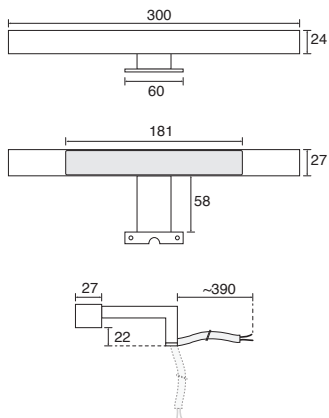

LED Plinth/Flyover Lighting

UNIVERSAL - LIGHTING PRICING

W29 x D16 x H29 mm
4x1.2W • Transformer Included

Pack of 4	3925	£141.00

W29 x D16 x H29 mm
4x1.2W • Transformer Included

Pack of 4	3924	£150.00

W15 x D41 x H15 mm
4x2W • Transformer Included • IP67

Pack of 4	3919	£90.00

LED Flyover Lighting

W300 x D98 x H45 mm
4.5W • Mains wired • IP21

Pack of 1	3920	£135.00

LED Lighting Strips

6w/M. 325lm/M. 3500K LED. LED Driver IP20.
Integrated LEDs 5mm wide. Cool Light.
Supplied with 12v LED Driver.

0.5 Metre	3927	£70.00
1 Metre	3928	£85.00
2 Metre	3929	£115.00

WHAT IS AN LED LIGHTING STRIP?

Supplied in 3 popular length kits, these lighting strips can be cut to fit any size of unit. The special 3M self-adhesive backing tape will enable you to stick them to almost any surface with ease.

Kits include a 12v Adapter/LED Driver