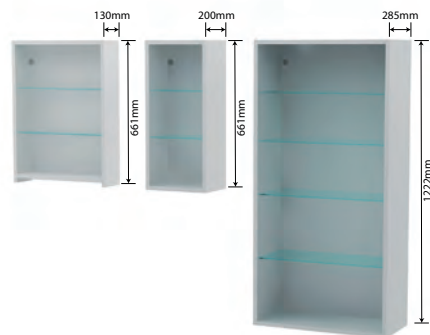

WALL Carcasses

Carcass Colours - If ordering carcasses separately the colours will need to be specified.

Standard stocked carcass colours are: Alpine White (AW), Clay (CY), Natural Oak (NO), Titanium (T), Grey Linen (GL), Anthracite Linen (AL).

200mm Open units (1004, 1004s, 4004, 4004s) are available in: Gloss White (H), Alpine White (AW), Clay (CY), Natural Oak (NO), Grey Linen (GL), Anthracite Linen (AL).

Vanity carcasses are supplied in Grey Linen only.