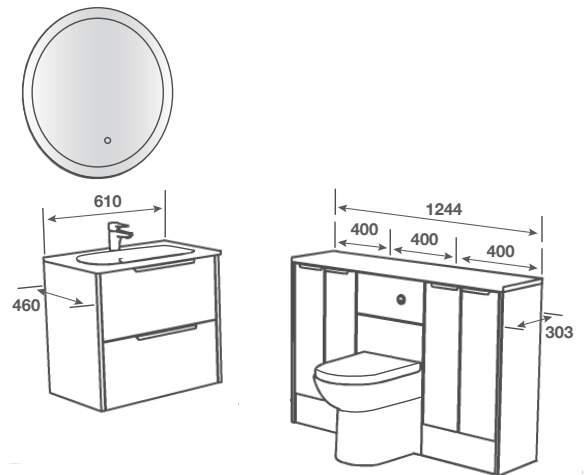

### Room Features

**Basin** - Orani 600 Cast Gloss

**Tap** - Eula Basin Matt Black

**Pan** - Madison BTW Pan with Beechworth Seat

**Worktop** - Veneered Oak 20mm

**Handle** - Barretos Black

**Mirror** - Portel 700