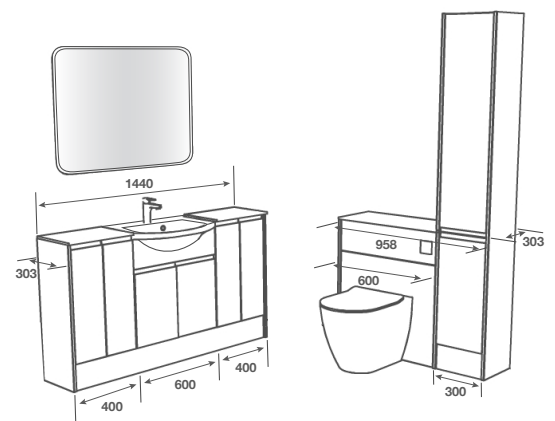

## Room Features

Basin - ART 600

Tap - Busca Basin Brushed Brass

Pan - Aurora BTW Pan with Collerina Seat

Worktop - Stratus White Calypstone Aura 12mm

Mirror - Mora 950