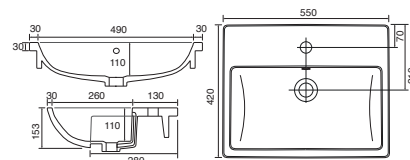

Charlotte/Semi Recessed Basin

CE

White. Ceramic. One tap hole. Integrated Overflow. Supplied with Chrome overflow ring, see more Type 3 overflow rings on page 357. Suitable for 600 or 700 standard depth basin units only.

550 x 420 x 30mm (WxDxH) **37.9112** £355.00

Charlotte BTW Pan | **36.9110.01** | £591.00

[View on page 343](#)