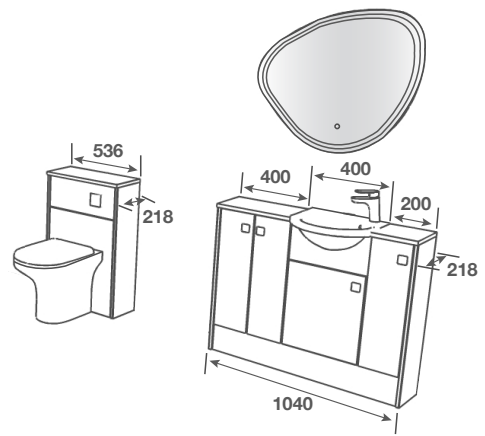

Dusky Blue

- Finish - Dusky Blue
- Carcass - Clay

Room Features

- **Basin** - ART 400 Slimline
- **Tap** - Cento Basin Chrome
- **Pan** - Charlotte BTW Pan with Temora Seat
- **Worktop** - Grey Terrazzo Calypstone Aura 18mm
- **Handle** - Tucano Chrome
- **Mirror** - Mouriz 800