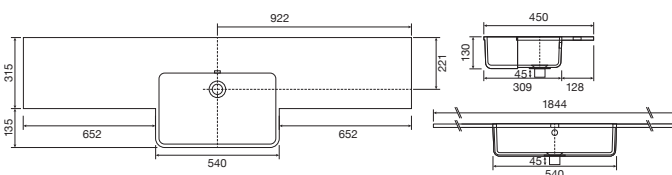

Caluso Solid Surface Basin

Caluso Solid Surface Wing Basin - 1844 **SS**

Matt White. Solid Surface. No tap hole. Integrated Overflow. Suitable for use with an 1800mm run of furniture. This basin section will only suit a 600 standard carcass size. Can be cut and shaped using standard woodworking tools.

1844 x 450 x 15mm (WxDxH)	37.3538	£1,195.00