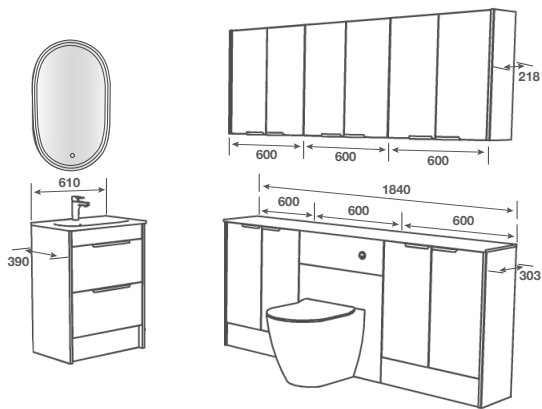

Sea Breeze

Finish - Sea Breeze

Carcass - Titanium

Room Features

Basin - Idro 600 Cast

Tap - Busca Basin Matt Black

Pan - Aurora BTW Pan with Collerina Seat

Worktop - White Crystal Calypstone Aura 18mm

Handle - Barretos Black

Mirror - Lagoa 600

Lighting - Sargasso Plinth Lighting