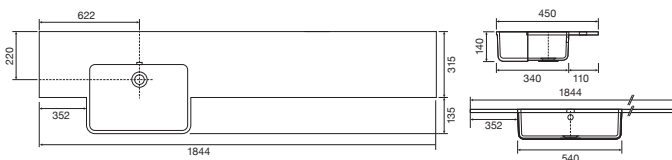

Fontana Cast Wing Basin - 1844mm **CM**

White. Cast Marble. No tap hole. Integrated Overflow. Supplied with White overflow ring, see more Type 3 / Type 4 overflow rings on page 357. Suitable for use with a 1800mm run of furniture. This basin section will only suit a 600 standard carcass size.

Left Hand - 1844 x 450 x 15mm (WxDxH)	37.3605	£915.00
Right Hand - 1844 x 450 x 15mm (WxDxH)	37.3606	£915.00