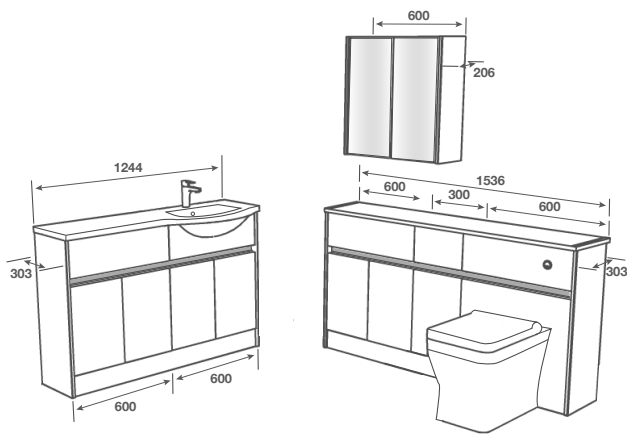

Frost White

Finish - Frost White

Carcass - Grey Linen

Room Features

Basin - ART Wing 1244 Right Hand Bowl

Tap - Busca Basin Brushed Brass

Pan - Denver BTW Pan with Kempsey Seat

Worktop - Cirrus White Calypstone Aura 18mm

Handle - Brushed Brass Profile

Mirror - Lixa 1200