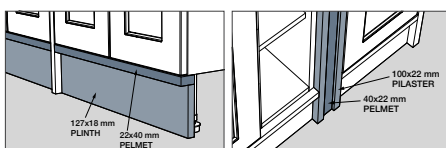

Plinth & Plinth Pelmet Curved Size (W x H x D)mm	Curved Two Piece 300x300x127 + 300x300x22	Curved Single Plinth 300x300x150
○ Cotton White	1301CN	6039CN
● Shale	1301SE	6039SE
● Lagoon Mist	1301LM	6039LM
● Spruce	1301SU	6039SU
● Maritime Blue	1301MT	6039MT
● Slate	1301ST	6039ST
	£206.00	£126.00

Cornice Size (W x H x D)mm	Cornice 1500x79x64	Cornice 2500x79x64
○ Cotton White	6045CN	6046CN
● Shale	6045SE	6046SE
● Lagoon Mist	6045LM	6046LM
● Spruce	6045SU	6046SU
● Maritime Blue	6045MT	6046MT
● Slate	6045ST	6046ST
	£140.00	£190.00

Light Pelmet Size (W x H x D)mm	Pelmet 1500x50x30	Pelmet 2500x50x30
○ Cotton White	6035CN	6036CN
● Shale	6035SE	6036SE
● Lagoon Mist	6035LM	6036LM
● Spruce	6035SU	6036SU
● Maritime Blue	6035MT	6036MT
● Slate	6035ST	6036ST
	£103.00	£146.00

A traditional touch for the top of Pentland wall units.

Perfect under-wall unit trim to facilitate concealed lights. Can be used as a modern cornice.