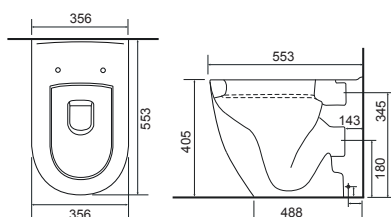

LO SC TP

Tulsa BTW Pan with Casula Seat.
Supplied with Chrome hinges, see more Type 1 hinges on page 347 **36.9105.01** £446.00

Vegas

LO SC TP

Vegas BTW Pan with Moura Seat.
Supplied with Chrome hinges, see more Type 2 hinges on page 347 **36.9174.01** £405.00