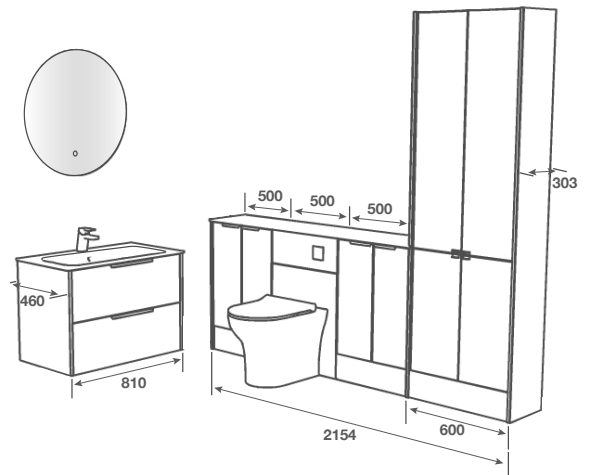

## Room Features

Basin - Serrenti 800 Ceramic

Tap - Olite Basin Chrome

Pan - Cleveland BTW Rimless Pan with Ballina Seat

Worktop - White Crystal Calypstone Aura 12mm

Handle - Barretos Chrome

Mirror - Velas 700