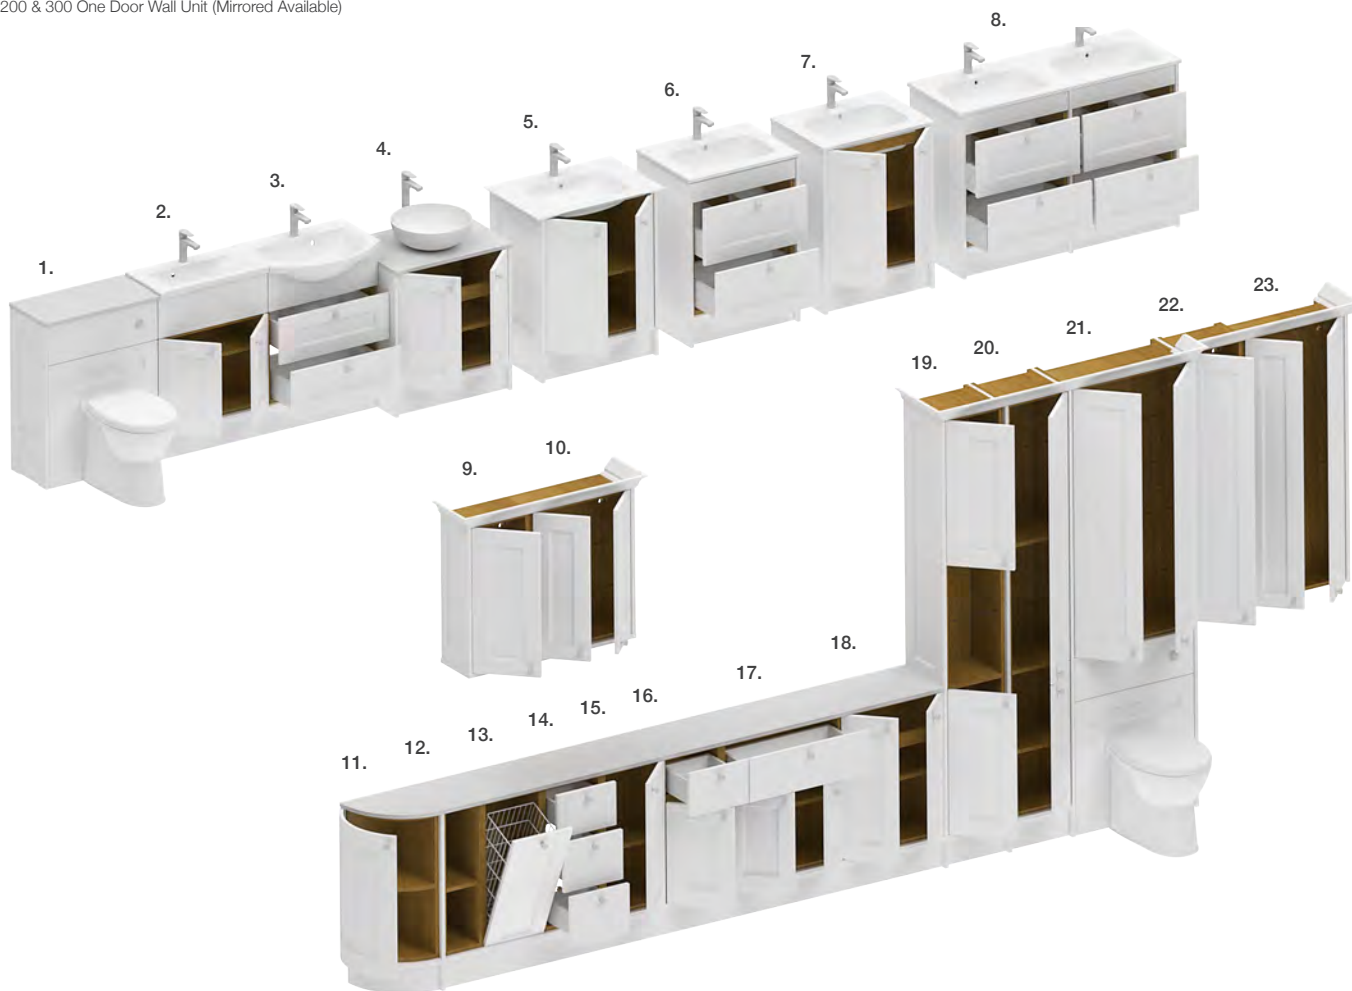

## Pentland Furniture Details

Pentland features painted and lacquered MDF shaker-style doors and fascia panels. 22mm end panels and a two-piece plinth. All 18mm ready assembled MFC carcasses with PVC edging. All carcasses and fascias are pre-drilled and marked for fittings. Fully adjustable all-steel soft-close hinges to doors. Soft-close drawer runners with 4-way fascia adjustment. All units come with a wall-fixing kit for safe installation.