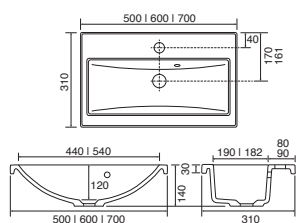

Drop-In Basins

Finesse/Drop In Basin

White. Cast Marble. One tap hole. External Overflow. Supplied with Chrome overflow ring, see more Type 1 overflow rings on page 357. Suitable for standard depth base/basin units only. Each basin size is recommended to match the carcass size (i.e 500 basin suits a 500 carcass).

500 x 310 x 30mm (WxDxH)	3091	£290.00
600 x 310 x 30mm (WxDxH)	3080	£290.00
700 x 310 x 30mm (WxDxH)	3093	£290.00