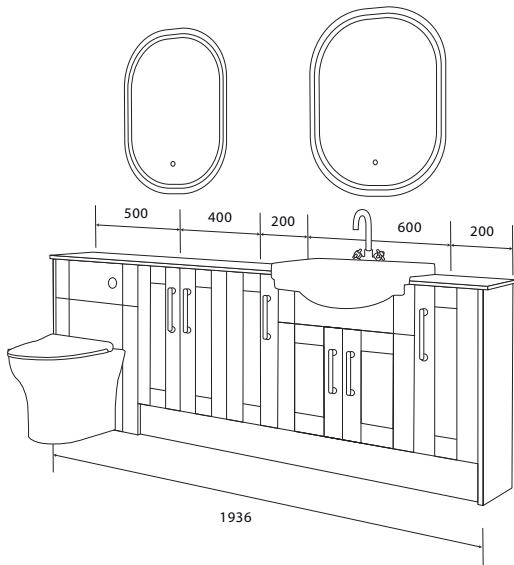

Contour Dusk Grey

● Finish - Contour Dusk Grey   ● Carcass - Grey Linen

Room Features

Basin - Georgia Semi Recessed

Tap - Imola Basin Chrome

Pan - Arizona BTW Pan with Clermont Seat

Worktop - Polar Quartz Matt Square Edge 20mm

Handle - Floresta Bar Chrome

Mirror - Marbella x 2