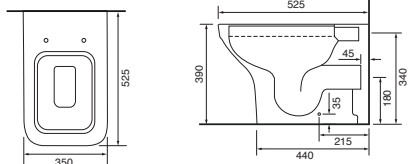

Back To Wall WC Sets

UNIVERSAL - WC PRICING

Denver