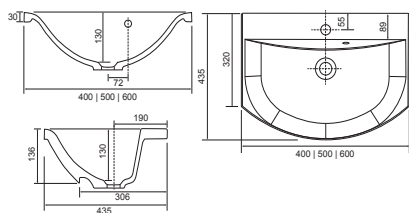

Semi Recessed Basins

ART/Semi Recessed Basin

White. Cast Marble. One tap hole. External Overflow. Supplied with Chrome overflow ring, see more Type 1 overflow rings on page 357. These basins sit directly on the carcass. Each basin size is recommended to match the carcass size (i.e 400 basin suits a 400 carcass).

400 x 435 x 30mm (WxDxH)	37.3173	£305.00
500 x 435 x 30mm (WxDxH)	37.3113	£320.00
600 x 435 x 30mm (WxDxH)	37.3095	£360.00