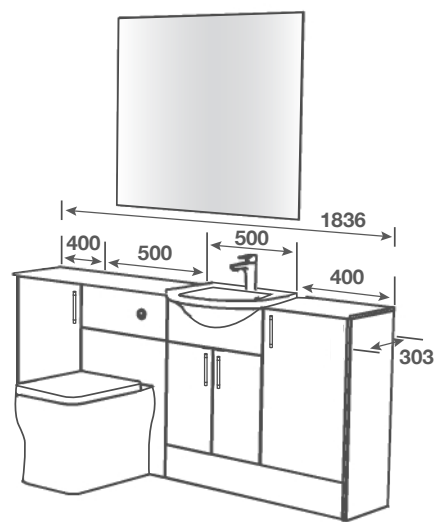

## Room Features

**Basin** - ART 500

**Tap** - Busca Basin Brushed Brass

**Pan** - Denver BTW Pan with Casula Seat

**Worktop** - White Cluster Postformed 22mm

**Handle** - Furnas Brushed Brass

**Mirror** - Plain 861mm High x 1000mm Wide