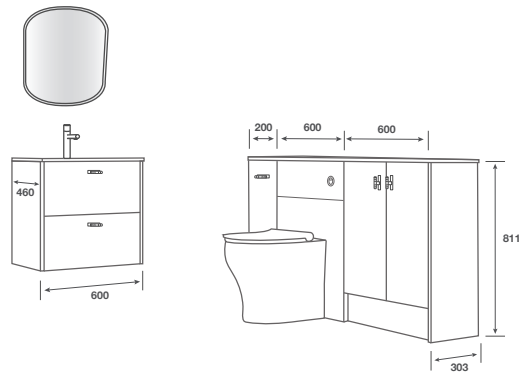

SOFT TOUCH MATT

Terracotta

Finish - Terracotta

Carcass - Clay

Room Features

Basin - Memphis 600 Ceramic

Tap - Fiera Basin Brushed Brass

Pan - Brunswick BTW Pan with Clermont Seat

Worktop - White Crystal Calypstone Aura 18mm

Handle - Furnas T-Pull Brushed Brass

Mirror - Marbella Gold