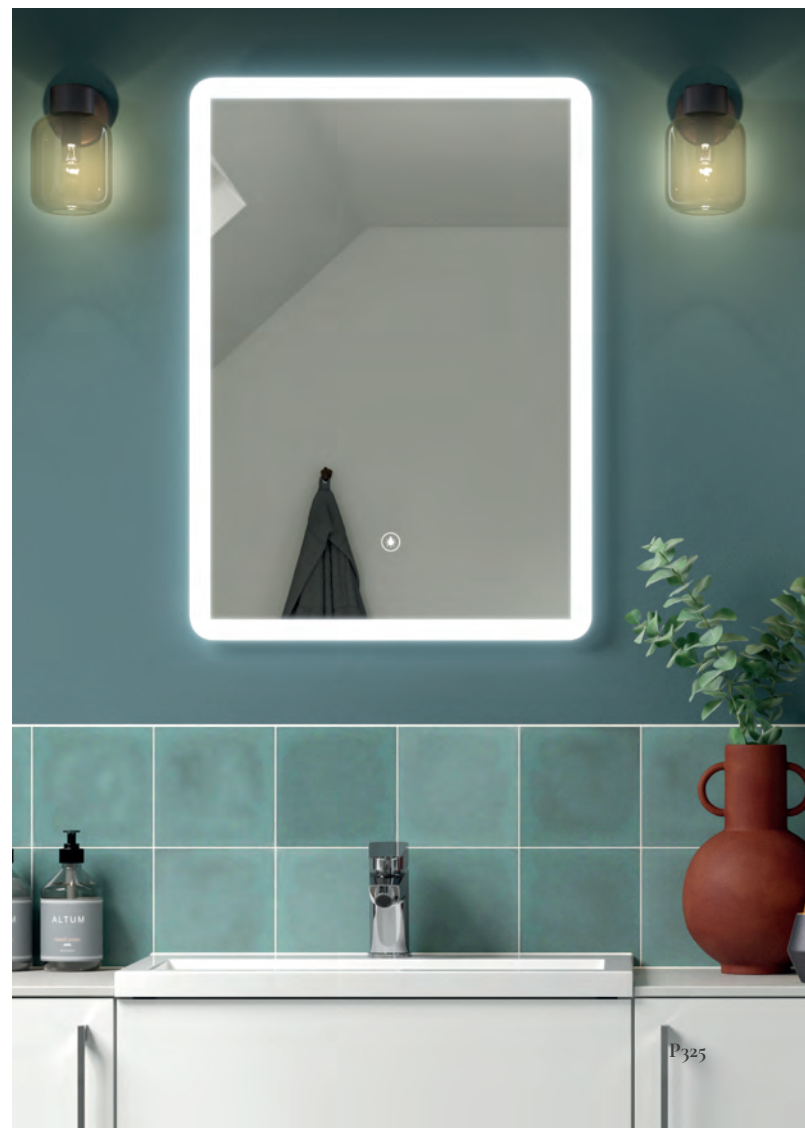

Altino

Features:

A backlit LED mirror with a frosted glass edge and rounded corners.

- Touch control operation.
- Bright white LED colour.
- Fog free, energy-efficient, demister pad.
- Mains power required.
- Bathroom safe IP44 rating.

400 x 30 x 600mm (WxDxH)	3373	£295.00
500 x 30 x 700mm (WxDxH)	3374	£340.00
600 x 30 x 700mm (WxDxH)	3375	£365.00