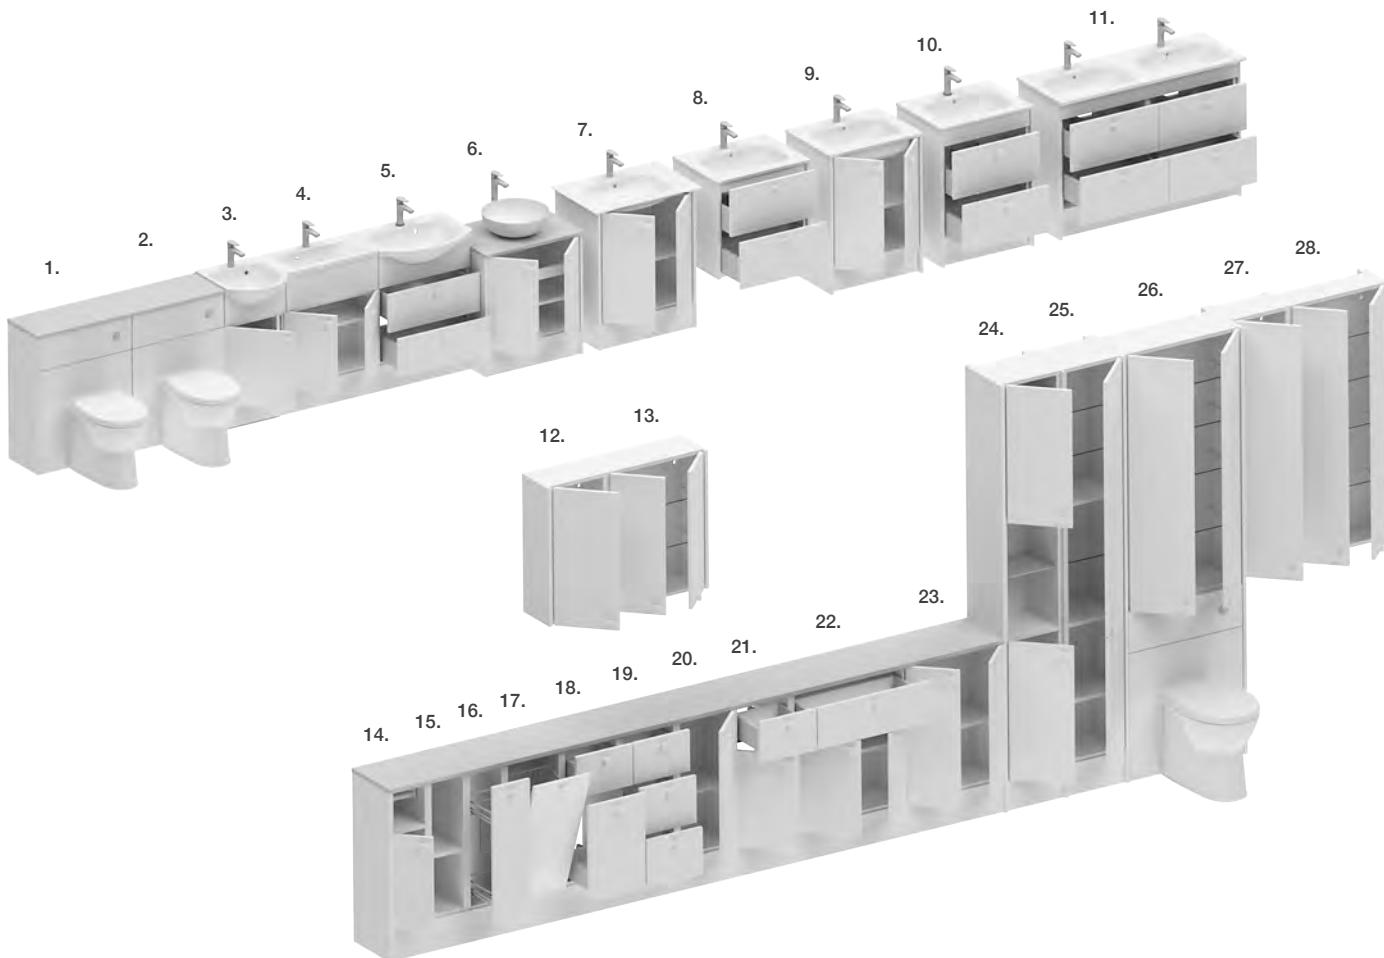

## Cheviot Furniture Details

Cheviot features 18mm acrylic-faced furniture grade MDF square doors & fascia panels. All 18mm ready assembled MFC carcasses with PVC edging. All carcasses & fascias are pre-drilled & marked for fittings. Fully adjustable all-steel soft-close hinges to doors. Soft-close drawer runners with 4-way fascia adjustment. All units come with a wall-fixing kit for safe installation.