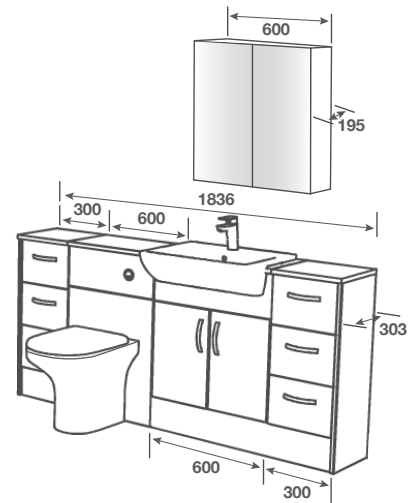

## Room Features

- Basin** - Charlotte Semi Recessed
- Tap** - Cento Basin Chrome
- Pan** - Denver BTW Pan with Casula Seat
- Worktop** - Cirrus White Calyptstone Aura 18mm
- Handle** - Lucina 160 Chrome
- Mirror** - Farnese Mirrored Cabinet 500