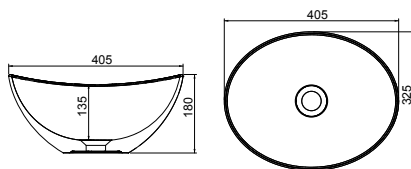

Fremont/Sit On Basin

CE

Black/White. Ceramic. No tap hole. No Overflow. Not suitable for slimline furniture. This basin will require an unslotted waste, see page 363. The free flowing version is recommended.

405 x 325 x 180mm (WxDxH)	9114	£380.00