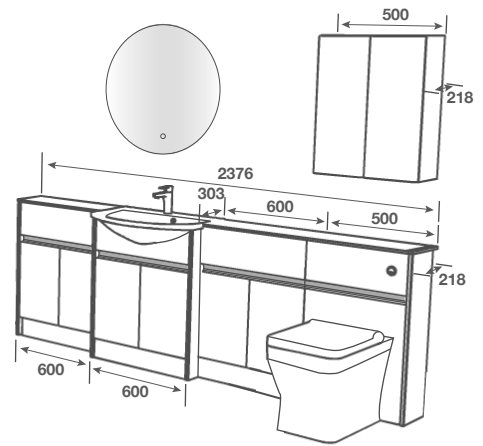

## Room Features

Basin - Shoulder ART 644

Tap - Busca Basin Matt Black

Pan - Denver BTW Pan with Kempsey Seat

Worktop - Stratus White Calypstone Aura 18mm

Handle - Matt Black Profile

Mirror - Velas 700

Lighting - LED Strip