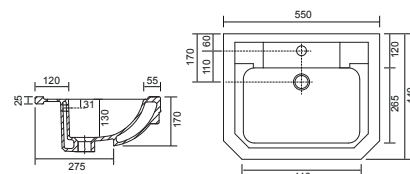

Georgia/Semi Recessed Basin

CE

White. Ceramic. One tap hole. Integrated Overflow. Supplied with Chrome overflow ring, see more Type 3 overflow rings on page 357. Suitable for 600 and 700 standard depth basin units only.

550 x 440 x 25mm (WxDxH) **37.9171** £245.00

Georgia BTW Pan | **36.9170.02** | £523.00

[View on page 344](#)