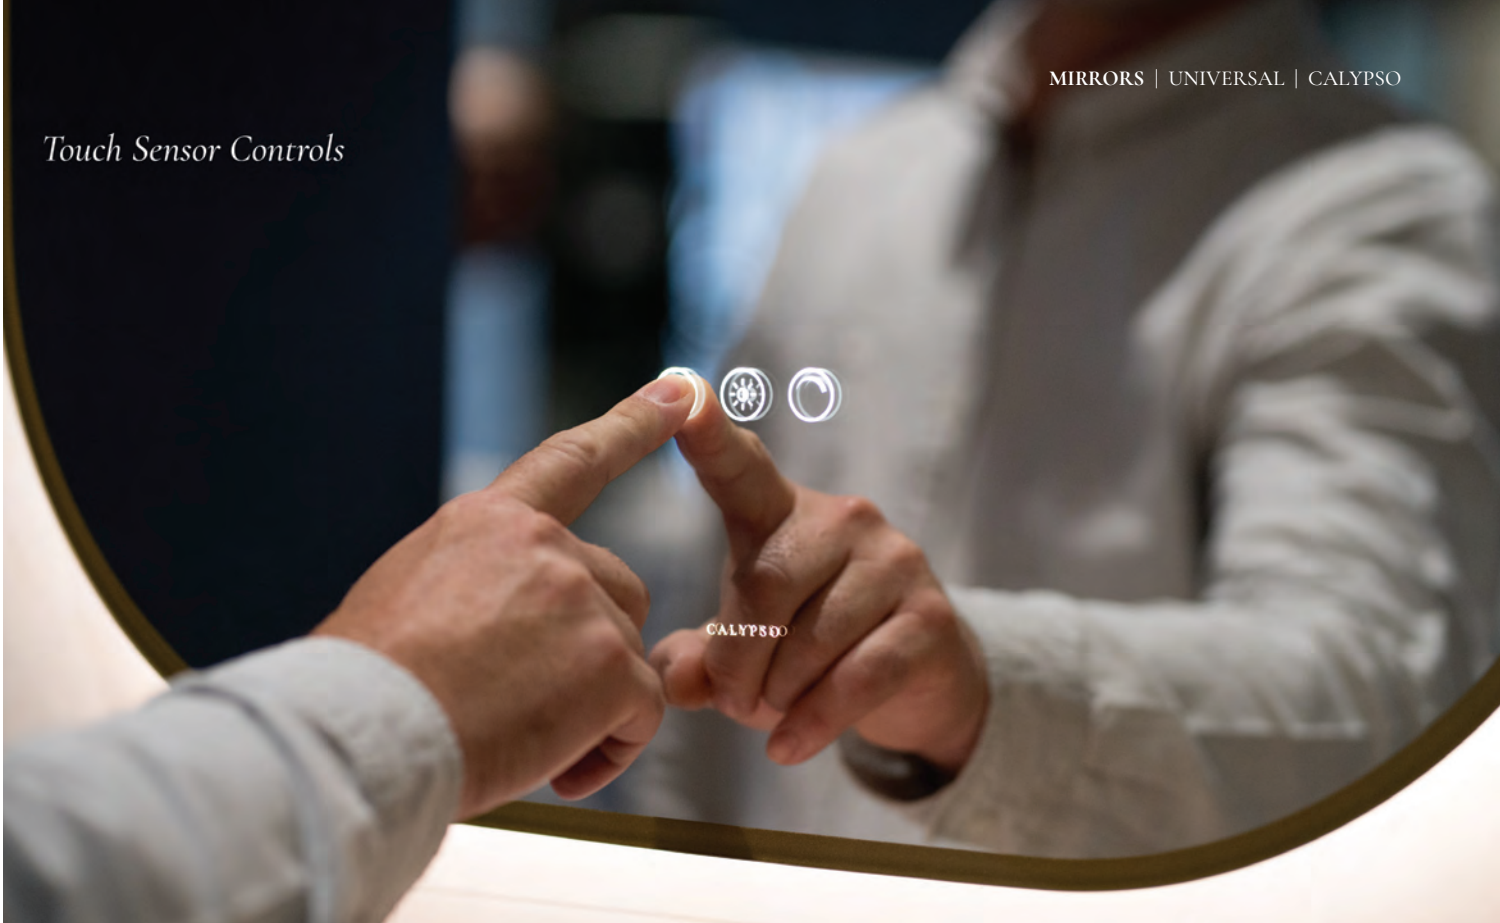

Touch Sensor Controls

Dimmable & colour changing LED light