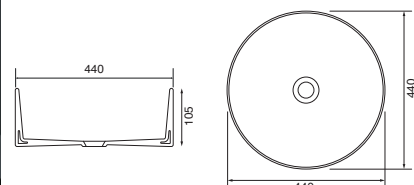

Orlando/Sit On Basin

CE

White. Ceramic. No tap hole. No Overflow. Suitable for the Deep Base/Basin unit only. This basin requires an unslotted waste, see page 363. The free flowing version is recommended.

440 x 440 x 105mm (WxDxH)	9203	£245.00