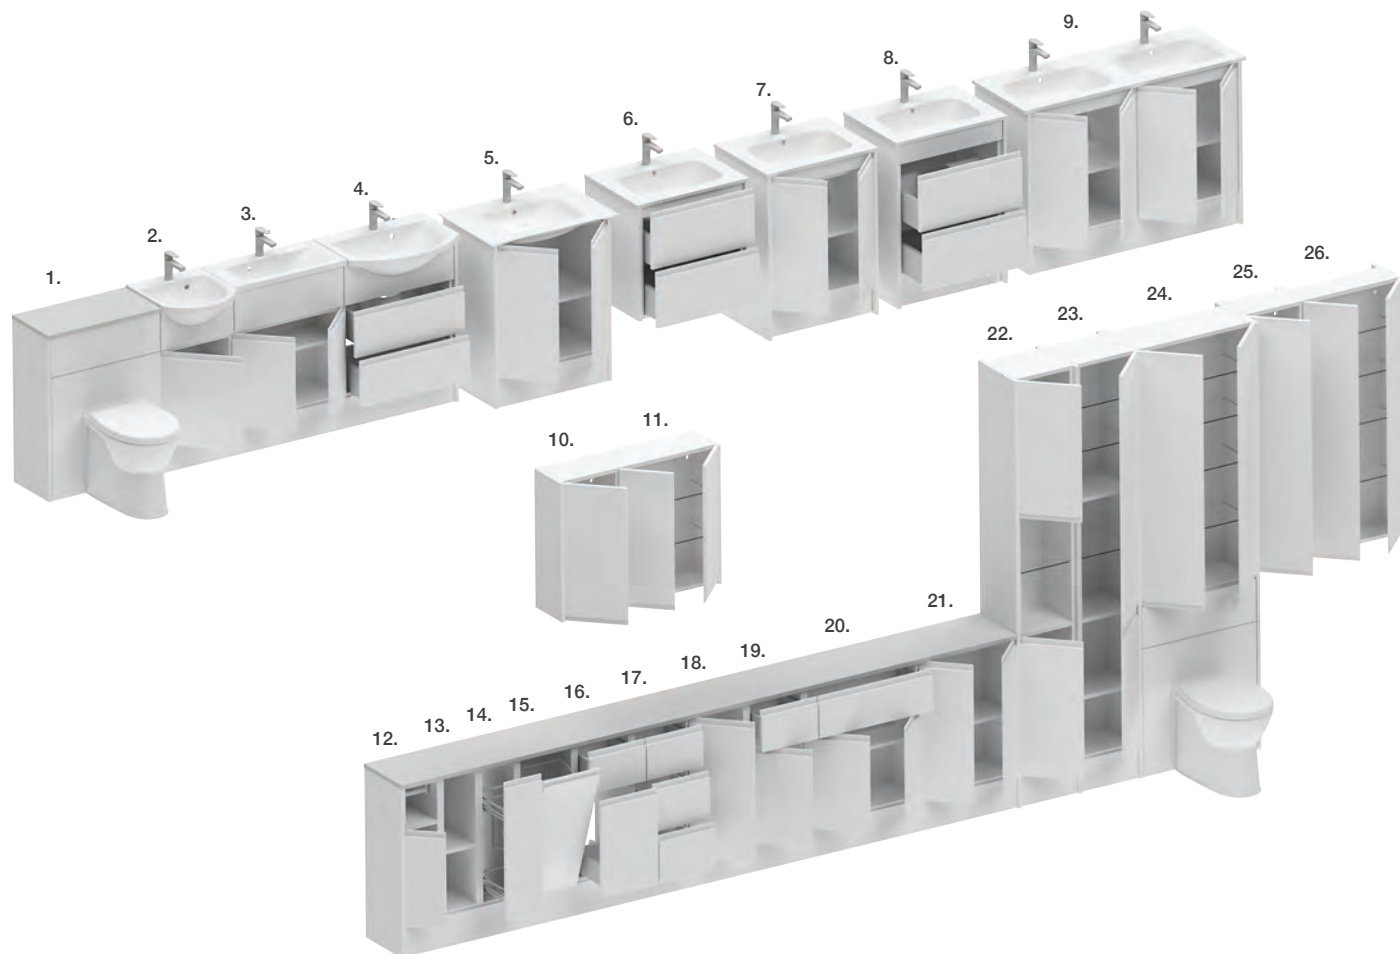

Unit Matrix

For unit dimensions and pricing breakdown information **see page 368**.

1. 400, 500, 600 & 700 Floor Reaching WC Unit 2. 400 One Door Basin Unit 3. 400, 500, 600 & 700 Two Door Basin Unit 4. 600 Two Drawer Basin Unit 5. 695 Washstand 6. 500, 600 & 800 Wall Hung Two Drawer Vanity Unit 7. 500 & 600 Floor Standing Two Door Vanity Unit 8. 500, 600 & 800 Floor Standing Two Drawer Vanity Unit 9. 1200 Four Drawer Wall Hung & Floor Standing & Four Door Floor Standing Vanity Unit	10. 150, 200, 250, 300 & 400 One Door Wall Unit (Mirrored Available) 11. 400, 500 & 600 Two Door Wall Unit (Mirrored Available) 12. 200 Open Top Toilet Roll Unit 13. 200 Open Unit 14. 200 Pull Out Toilet Roll Unit 15. 300 Laundry Unit 16. 300 Two Drawer Unit 17. 300 Three Drawer Unit 18. 150, 200, 250, 300 & 400 One Door Base Unit	19. 300 One Door Drawerline Unit 20. 600 Two Door Drawerline Unit 21. 400, 500 & 600 Two Door Base Unit 22. 300 Two Door High Rise Unit (Mirrored Available) 23. 300 Full Door High Rise Unit (Mirrored Available) 24. 500 & 600 High Rise WC Unit 25. 300 One Door Tall Wall Unit (Mirrored Available) 26. 600 Two Door Tall Wall Unit (Mirrored Available)

Selter Furniture Details

Selter features robust 19mm painted and lacquered MDF doors and fascia panels with integrated handles. The 19mm ready-assembled MFC carcasses, edged with PVC, provide durability. All units have pre-assembled carcasses with PVC edges, pre-drilled for easy setup. Doors have fully adjustable all-steel soft-close hinges and soft-close drawer runners with 4-way fascia adjustment. All units come with a wall-fixing kit for safe installation.

The dimensions include a 661mm carcass with a 150mm plinth height, and three base unit depths (218mm, 303mm and 443mm). Standard depth units with a width of 300mm or more and slimline units of 400mm or more have a 50mm service space at the rear of the unit, units narrower than these sizes and units with a drawer do not have a service space. Not for wet rooms; suitable for well-ventilated bathrooms.