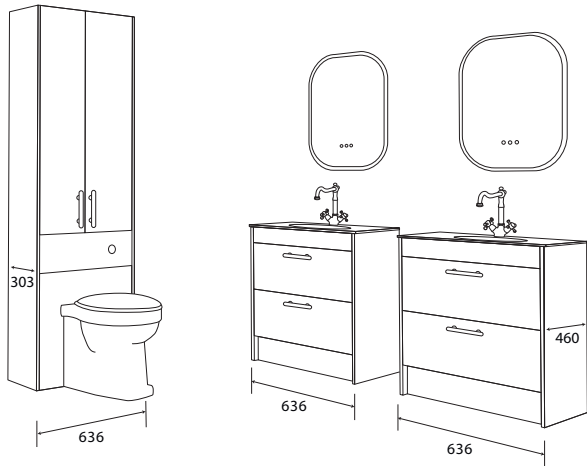

## Room Features

Basin - Cirrus White Calypstone Aura Undermount x 2

Tap - Venicia Basin Brushed Brass x 2

Pan - Nashville BTW Pan with Toukley Seat

Handle - Castello D-Handle Brushed Brass

Mirror - Marbella Gold x 2