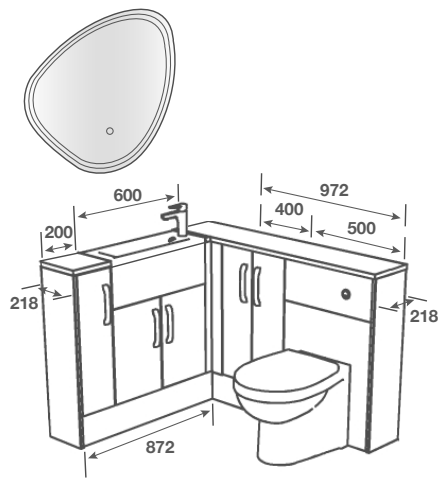

Frost White

Finish - Frost White

Carcass - Titanium

Room Features

Basin - Finesse 600 Slimline Drop-In

Tap - Busca Basin Matt Black

Pan - Portland BTW Pan with Glenbrook Seat

Worktop - Grey Terrene Square Edge 20mm

Handle - Catarina Black

Mirror - Mouriz 800