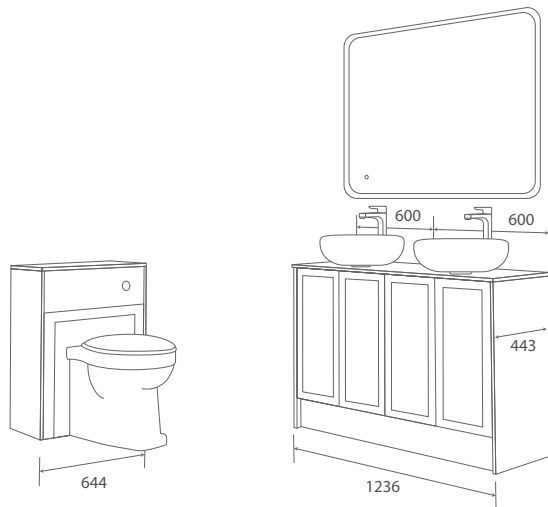

## Room Features

Basin - Toledo Sit-On White x 2

Tap - Busca Tall Brushed Brass x 2

Pan - Cleveland BTW Rimless Pan with Ballina Seat

Worktop - Polar Quartz Matt Square Edge 20mm

Mirror - Lixa 1200

**BASIN KEY:**