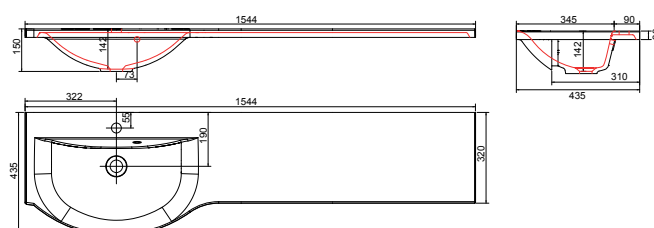

ART Cast Wing Basin - 1544mm

CM

White. Cast Marble. One tap hole. Integrated Overflow. Supplied with Chrome overflow ring, see more Type 2 / Type 3 overflow rings on page 357. This basin section will only suit a 600 standard carcass size.

Left Hand - 1544 x 435 x 30mm (WxDxH)	37.3195	£575.00
Right Hand - 1544 x 435 x 30mm (WxDxH)	37.3196	£575.00