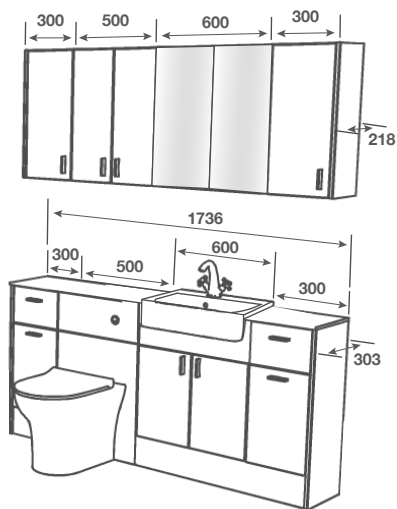

Shorewood

Room Features

- Basin - Brunswick Semi Recessed
- Tap - Caprice Basin Matt Black
- Pan - Tulsa BTW Pan with Casula Seat
- Worktop - Storm Grey Calypstone Aura 12mm
- Handle - Felinto Graphite