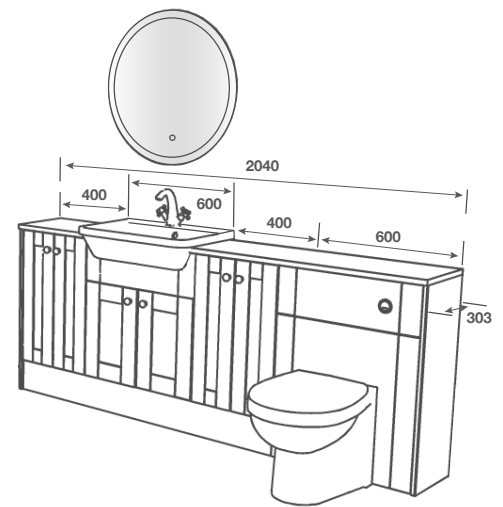

MATT

Mussel

Finish - Mussel

Carcass - Clay

Room Features

- Basin - Elan 600 Semi Recessed
- Tap - Caprice Basin Chrome
- Pan - Portland BTW Pan with Glenbrook Seat
- Worktop - Lunar Shade Postformed 22mm
- Handle - Seguro Porcelain
- Mirror - Portel 700