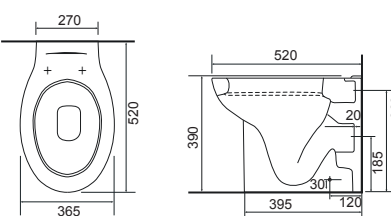

Portland

LO SC TP

Portland BTW Pan with Glenbrook Seat.
Supplied with Chrome hinges, see more Type 1 hinges on page 347 **36.9046.01** £352.00