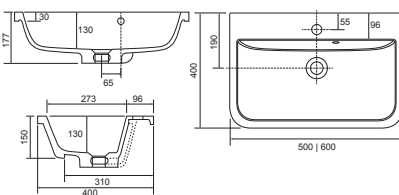

Elan/Semi Recessed Basin

CM

White. Cast Marble. One tap hole. Integrated Overflow. Supplied with Chrome overflow ring, see more Type 2 / Type 3 overflow rings on page 357. These basins sit directly on the carcass. Each basin size is recommended to match the carcass size (i.e 500 basin suits a 500 carcass).

500 x 400 x 30mm (WxDxH) **37.3506** £370.00
600 x 400 x 30mm (WxDxH) **37.3507** £370.00