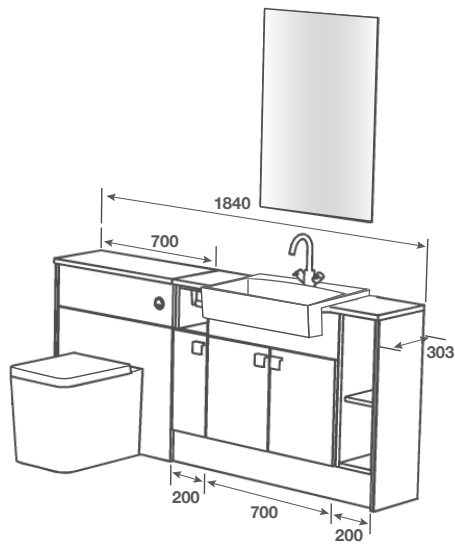

## Room Features

**Basin** - Lincoln Semi Recessed

**Tap** - Avola Basin Chrome

**Pan** - Denver BTW Pan with Casula Seat

**Worktop** - Polar Quartz Matt Postformed 22mm

**Handle** - Altos Chrome

**Mirror** - Plain 661mm High x 662mm Wide