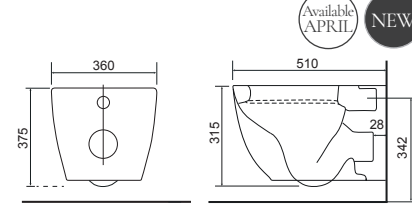

Arizona - Rimless

LO SC TP

Arizona Wall Hung Rimless Pan with Clermont Seat. Supplied with Chrome hinges that are not interchangeable **36.9297.01** £434.00