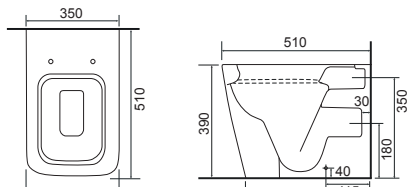

Back To Wall WC Sets

UNIVERSAL - WC PRICING

LO SC TP

Denver BTW Pan with Kempsey Seat.
Supplied with Chrome hinges that are not interchangeable **36.9076.02** £553.00

LO SC TP

Denville BTW Pan with Hillston Seat.
Supplied with Chrome hinges, see more Type 1 hinges on page 347 **36.9178.01** £286.00

LO SC TP

Madison BTW Pan with Beechworth Seat.
Supplied with Chrome hinges that are not interchangeable **36.9161.01** £380.00

LO SC TP

Michigan BTW Rimless Pan with Kambah Seat.
Supplied with Chrome hinges, see more Type 1 hinges on page 347 **36.9304.01** £478.00

LO SC TP

Nashville BTW Rimless Pan with Toukley Seat.
Supplied with Chrome hinges, see more Type 1 hinges on page 347 **36.9291.01** £485.00

LO SC TP

Portland BTW Pan with Glenbrook Seat.
Supplied with Chrome hinges, see more Type 1 hinges on page 347 **36.9046.01** £352.00

Tulsa

LO SC TP

Tulsa BTW Pan with Casula Seat.
Supplied with Chrome hinges, see more Type 1 hinges on page 347 **36.9105.01** £446.00

LO SC TP

Vegas BTW Pan with Moura Seat.
Supplied with Chrome hinges, see more Type 2 hinges on page 347 **36.9174.01** £405.00

LO SC TP

Supplied with Chrome hinges that are not interchangeable

○ Cotton White	36.9170.02	£523.00	● Slate	36.9170.06	£523.00
● Shale	36.9170.04	£523.00	● Maritime Blue	36.9170.07	£523.00
● Lagoon Mist	36.9170.05	£523.00	● Spruce	36.9170.09	£523.00