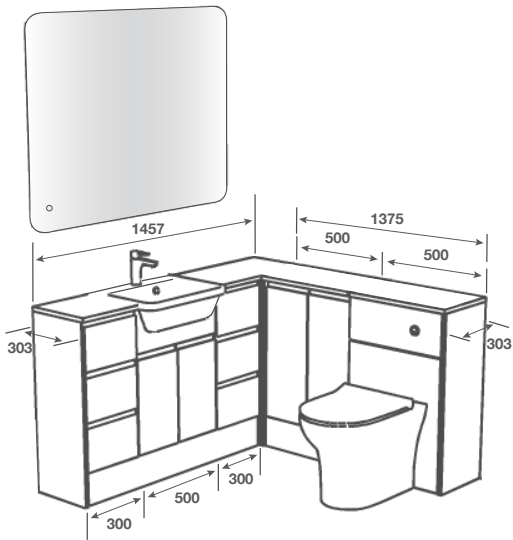

Maritime Blue

Finish - Maritime Blue

Carcass - Anthracite Linen

Room Features

Basin - Elan 500 Semi Recessed

Tap - Eula Basin Brushed Brass

Pan - Cleveland BTW Rimless Pan with Ballina Seat

Worktop - Stratus White Calypstone Aura 12mm

Mirror - Lixa 1200

MATT
PAINT