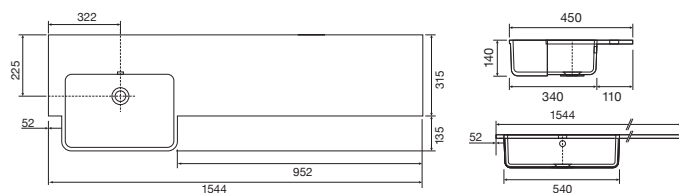

Fontana Cast Wing Basin - 1544mm

White. Cast Marble. No tap hole. Integrated Overflow. Supplied with White overflow ring, see more Type 3 / Type 4 overflow rings on page 357. Suitable for use with a 1500mm run of furniture. This basin section will only suit a 600 standard carcass size.

Left Hand - 1544 x 450 x 15mm (WxDxH)	37.3603	£830.00
Right Hand - 1544 x 450 x 15mm (WxDxH)	37.3604	£830.00