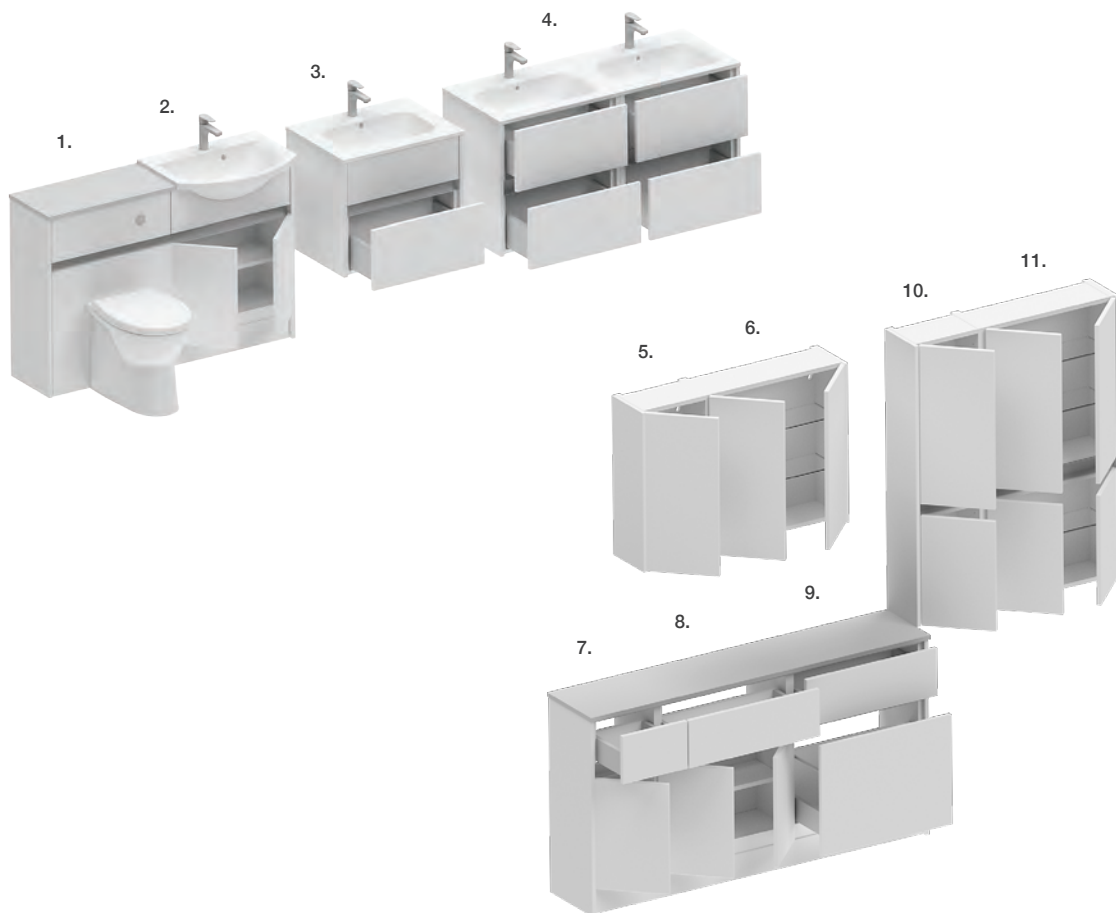

BASIN KEY:

- **CE** Ceramic
- **CM** Cast Marble

WORKTOP KEY:

- **○** Bullnose
- **□** Square Edge
- **◊** Chamfered Edge

Bowland Pricing

How To Order

Ordering Fitted Furniture: When placing an order, replace the two asterisks (**) in each unit code with the Finish Code located at the top right of the pricing page. This ensures that the correct finish fascia panels are automatically included when ordering complete units.

For a detailed guide on ordering Fitted Furniture, **see page 7**. Alternatively, if ordering individual components, refer to the Fitted Furniture Breakdown **see page 368**. Make sure to specify both the carcass finish code and fascia finish code when placing your order.

Unit Matrix

For unit dimensions and pricing breakdown information **see page 368**.

1. 500 & 600 Floor Reaching WC Unit 2. 500 & 600 Two Door Basin Unit 3. 600 & 800 One Drawer & Two Drawer Wall Hung Vanity Unit 4. 1200 Two Drawer & Four Drawer Wall Hung Vanity Units 5. 300 One Door Wall Unit (Mirrored Available) 6. 500 & 600 Two Door Wall Unit (Mirrored Available)	7. 200 & 300 One Door Drawerline Unit 8. 600 Two Door Drawerline Unit 9. 300 & 600 Two Drawer Unit 10. 300 Two Door Tall Wall Unit (Mirrored Available) 11. 600 Four Door Tall Wall Unit (Mirrored Available)

Bowland Furniture Details

Bowland features 18mm pre-assembled MFC with PVC edging, drilled and marked for fittings. Fully adjustable all-steel soft-close hinges for doors and 4-way adjustable soft-close runners to drawers. Carcasses require finishing with a metallic inset profile. All units come with a wall-fixing kit for safe installation.

The dimensions include a 700mm carcass with a floor service void of 150mm rebated behind a 105mm plinth face and three base unit depths (218mm, 303mm and 443mm). Standard depth units with a width of 300mm or more and slimline units of 400mm or more have a 50mm service space at the rear of the unit, units narrower than these sizes and units with a drawer do not have a service space. Not for wet rooms; suitable for well-ventilated bathrooms.