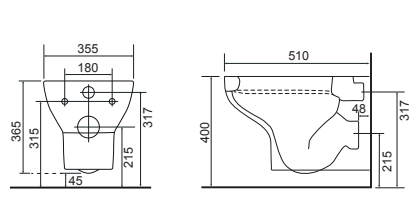

Wall Hung WC Sets

Anniston - Rimless

LO SC TP

Anniston Wall Hung Rimless Pan with Wingham Seat. Supplied with Chrome hinges that are not interchangeable **36.9187.01** £425.00