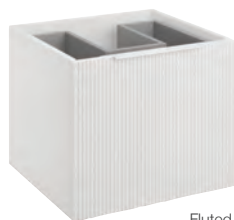

Tesima Pricing

VANITY - TESIMA - PRICING

Fluted Front