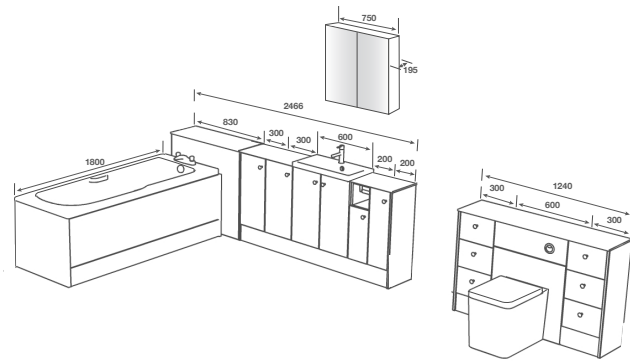

High Gloss White

○ Finish - High Gloss White   ○ Carcass - Alpine White

Room Features

- Basin - Finesse 600 Drop-In
- Tap - Fiera Basin Chrome
- Pan - Denville BTW Pan with Hillston Seat
- Worktop - Nimbus Grey Calypstone Aura 12mm
- Handle - Bonito Chrome
- Mirror - Farnese Mirrored Cabinet 750

HIGH GLOSS