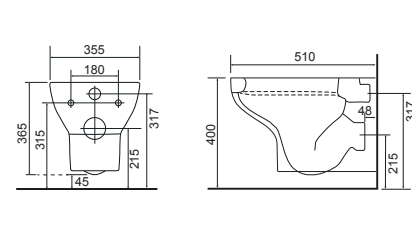

Charlotte

**LO SC TP**

Charlotte Wall Hung Pan with Temora Seat. Supplied with Chrome hinges, see more Type 1 hinges on page 347 **36.9116.01** £631.00