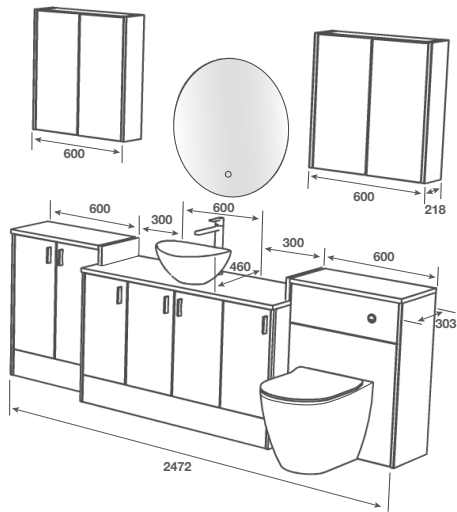

Basalt Mist

- Finish - Basalt Mist
- Carcass - Clay

Room Features

- **Basin** - Fremont White Sit-On
- **Tap** - Lori Tall Chrome
- **Pan** - Aurora BTW Pan with Collerina Seat
- **Worktop** - Cirrus White Calyptstone Aura 18mm
- **Handle** - Felinto Stone
- **Mirror** - Velas 700

MATT