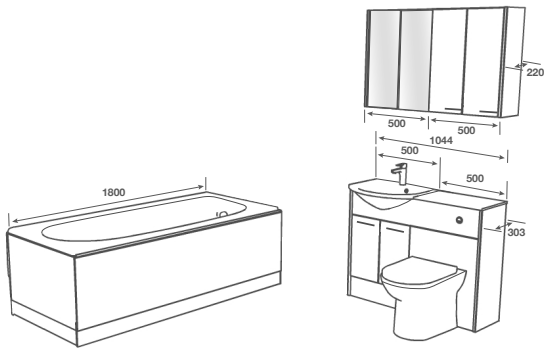

## Room Features

**Basin** - Shoulder ART 544

**Tap** - Busca Basin Matt Black

**Pan** - Madison BTW Pan with Beechworth Seat

**Worktop** - Stratus White Calypstone Aura 18mm

**Handle** - Catarina Black