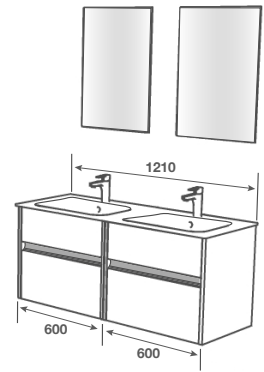

**Mirror** - Plain 661mm High x 462mm Wide x 2

**BASIN KEY:**

- CE** Ceramic
- CM** Cast Marble

**WORKTOP KEY:**

- Bullnose
- Square Edge
- ◊** Chamfered Edge