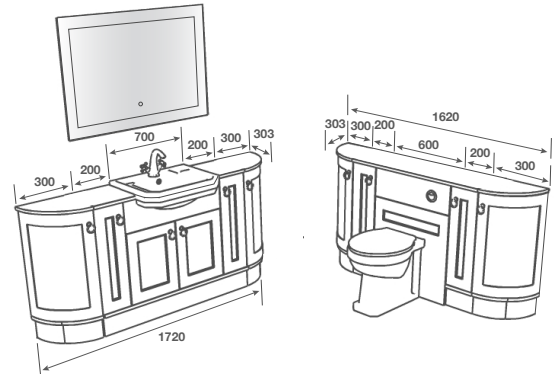

## Room Features

Basin - Georgia Semi Recessed

Tap - Caprice Basin Chrome

Pan - Georgia BTW Pan with Shale Wentworth Seat

Worktop - Nimbus Grey Calypstone Aura 12mm

Handle - Campina Chrome

Mirror - Avelar 1000