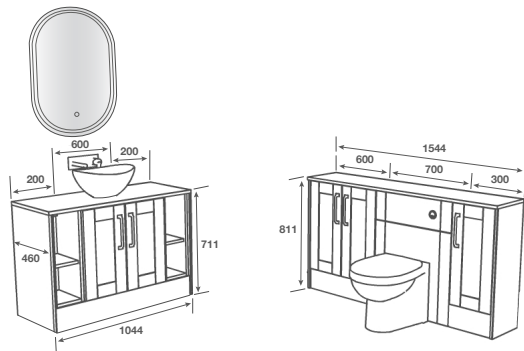

Marine Blue

● Finish - Marine Blue

● Carcass - Anthracite Linen

Room Features

Basin - Fremont White Sit-On

Tap - Lori Wall Mounted Chrome

Pan - Portland BTW Pan with Glenbrook Seat

Worktop - White Crystal Calypstone Aura 18mm

Handle - Vitoria Stainless Steel Effect

Mirror - Lagoa 600