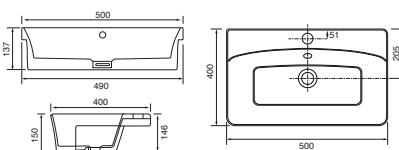

Lincoln/Semi Recessed Basin

CE

White. Ceramic. One tap hole. Integrated Overflow. Supplied with Chrome overflow ring, see more Type 3 overflow rings on page 357. Suitable for 600 standard depth basin units only.

500 x 400 x 27mm (WxDxH) **9196** £245.00