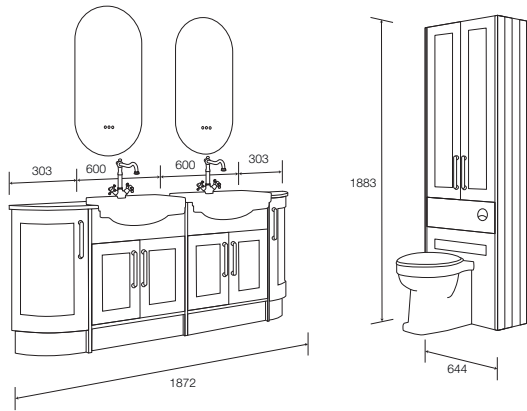

Maritime Blue

Finish - Maritime Blue

Carcass - Natural Oak

Room Features

Basin - Georgia Semi Recessed x 2

Tap - Venicia Basin Brushed Brass x 2

Pan - Georgia BTW Pan with Maritime Blue Wentworth Seat

Worktop - Cirrus White Calyptstone Aura 18mm

Handle - Castello D-Handle Brushed Brass

Mirror - Camino x 2

MATT PAINT