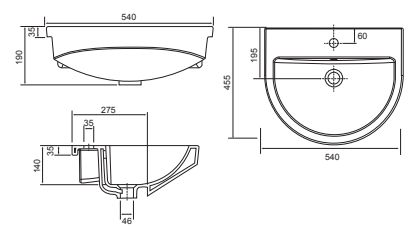

Vegas/Semi Recessed Basin

White. Ceramic. One tap hole. Integrated Overflow. Supplied with Chrome overflow ring which is optional. Suitable for 600 and 700 standard depth basin units only.

540 x 455 x 35mm (WxDxH)	37.9175	£300.00

View on page 344