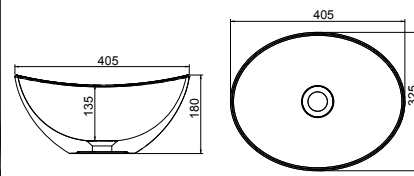

Fremont/Sit On Basin

CE

White. Ceramic. No tap hole. No Overflow. Not suitable for slimline furniture. This basin will require an unslotted waste, see page 363. The free flowing version is recommended.

405 x 325 x 180mm (WxDxH)	9113	£190.00