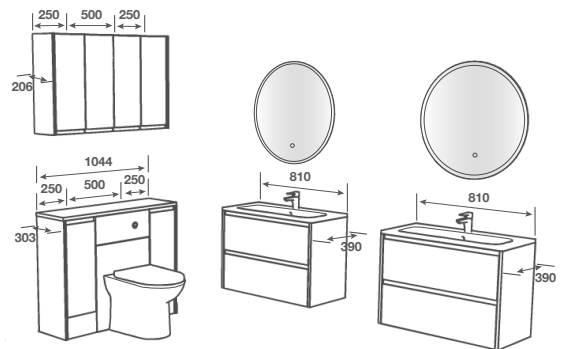

## Room Features

Basin - Idro 800 Cast x 2

Tap - Eula Basin Brushed Brass x 2

Pan - Madison BTW Pan with Beechworth Seat

Worktop - Polar Quartz Matt Square Edge 20mm

Mirror - Portel 700 x 2

**BASIN KEY:**

- CE** Ceramic
- CM** Cast Marble