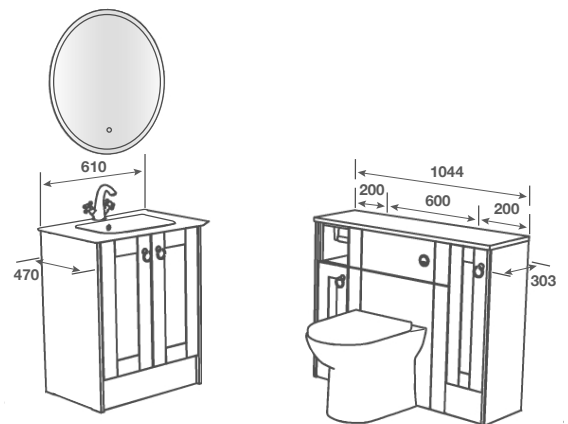

PAINTED
WOOD
EFFECT

Contour Blue Ash

- Finish - Contour Blue Ash
- Carcass - Grey Linen

Room Features

- **Basin** - Banari Ceramic Washstand
- **Tap** - Caprice Basin Brushed Brass
- **Pan** - Madison BTW Pan with Beechworth Seat
- **Worktop** - Cirrus White Calypstone Aura 18mm
- **Handle** - Campina Brushed Brass
- **Mirror** - Portel 700