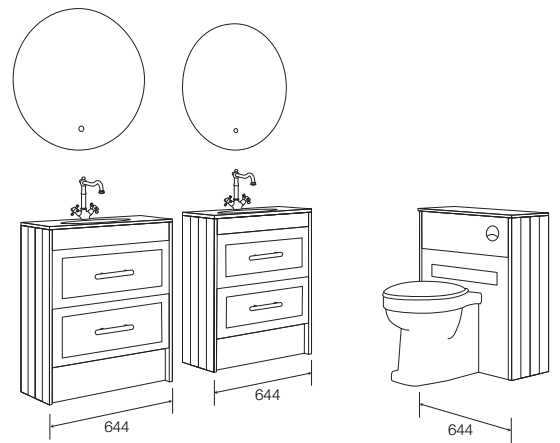

## Room Features

Basin - Cirrus White Calypstone Aura Undermount x 2

Tap - Venicia 3 Hole Brushed Brass x 2

Pan - Georgia BTW Pan with Spruce Wentworth Seat

Handle - Floresta Bar Brushed Brass

Mirror - Velas 700 x 2