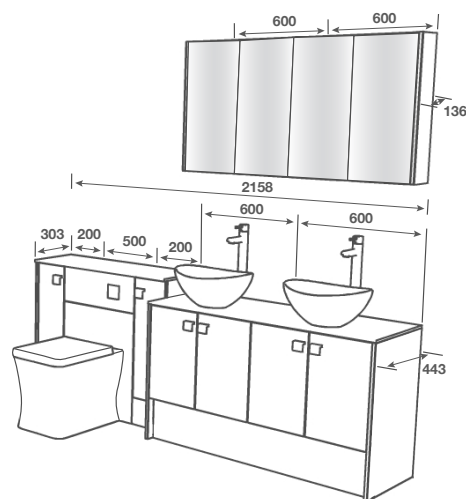

Frost Grey

- Finish - Frost Grey
- Carcass - Titanium

Room Features

- **Basin** - Fremont White Sit-On
- **Tap** - Melfi Tall Basin Chrome
- **Pan** - Denver BTW Pan with Casula Seat
- **Worktop** - Black Crystal Calypstone Aura 12mm
- **Handle** - Acari Chrome