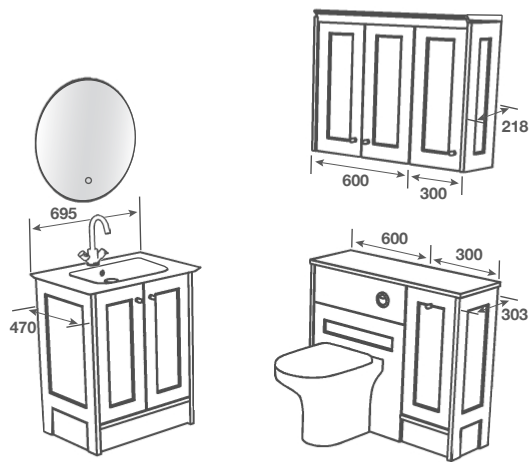

## Room Features

**Basin** - Banari Ceramic Washstand

**Tap** - Imola Basin Chrome

**Pan** - Charlotte BTW Pan with Temora Seat

**Worktop** - Stratus White Calypstone Aura 18mm

**Handle** - Altos Chrome

**Mirror** - Velas 600