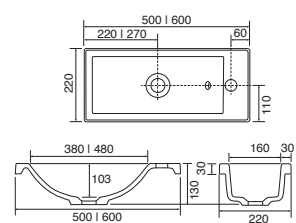

Finesse Slimline/Drop In Basin

White. Cast Marble. One tap hole. External Overflow. Supplied with Chrome overflow ring, see more Type 1 overflow rings on page 357. Reversible left/right basin positioning. Suitable for slimline base/basin units only. Each basin size is recommended to match the carcass size (i.e 500 basin suits a 500 carcass).

500 x 220 x 30mm (WxDxH)	3092	£290.00
600 x 220 x 30mm (WxDxH)	3090	£290.00