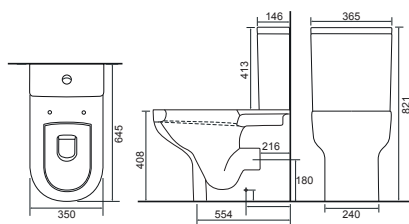

Cleveland - Rimless

LO SC TP

Cleveland CC Rimless Pan & Cistern with Ballina Seat. Supplied with Chrome hinges, see more Type 2 hinges on page 347 **36.9180.01** £685.00