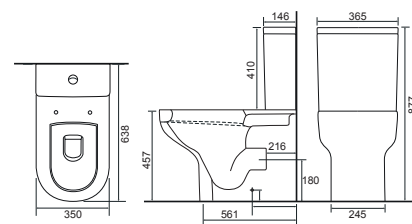

Cleveland Comfort Height - Rimless

LO SC TP

Cleveland CC Comfort Height Rimless Pan & Cistern with Ballina Seat. Supplied with Chrome hinges, see more Type 2 hinges on page 347 **36.9182.01** £715.00