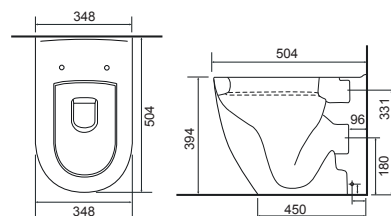

LO SC TP

Denver BTW Pan with Kempsey Seat.
Supplied with Chrome hinges that are not interchangeable **36.9076.02** £553.00

Denville

LO SC TP

Denville BTW Pan with Hillston Seat.
Supplied with Chrome hinges, see more Type 1 hinges on page 347 **36.9178.01** £286.00