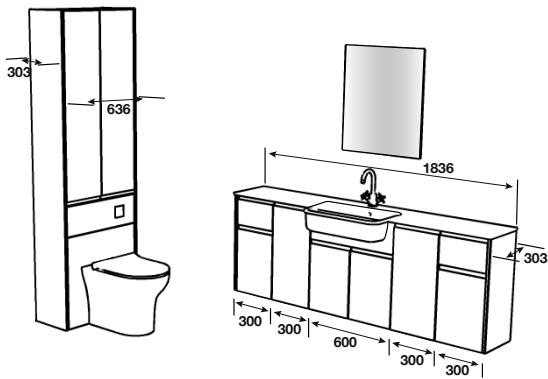

## Room Features

Basin - Fontana Wing 1844 Central Bowl

Tap - Imola Basin Chrome

Pan - Cleveland BTW Rimless Pan with Ballina Seat

Mirror - Plain 661mm High x 562mm Wide