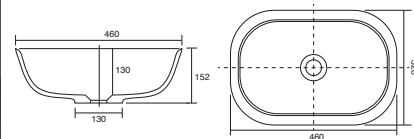

Bellanti/Sit On Basin

CM

White. Cast Marble. No tap hole. No Overflow. This basin will require an unslotted waste, see page 363. The free flowing version is recommended. Can be used on standard depth worktops.

460 x 320 x 152mm (WxDxH)	9069	£385.00