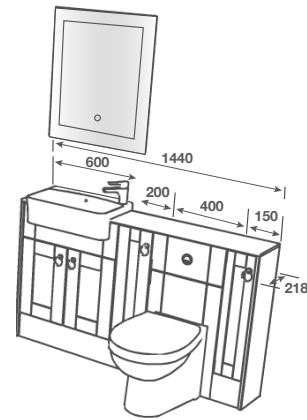

### Room Features

- Basin - Denver Semi Recessed
- Tap - Eula Basin Chrome
- Pan - Portland BTW Pan with Glenbrook Seat
- Worktop - Cirrus White Calypstone Aura 12mm
- Handle - Campina Chrome
- Mirror - Avelar 600