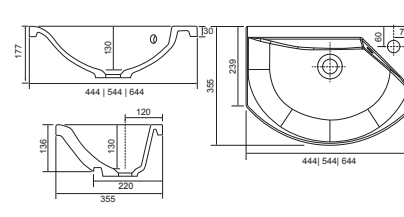

ART Shoulder Slimline/Semi Recessed Basin

White. Cast Marble. One tap hole. Integrated Overflow. Supplied with Chrome overflow ring, see more Type 2 / Type 3 overflow rings on page 357. The SL444, 544 & 644 basins sit on 400mm, 500mm & 600mm slimline basin units respectively with 22mm overhang on each side.

444 x 355 x 30mm (WxDxH)	37.3241	£305.00
544 x 355 x 30mm (WxDxH)	37.3242	£320.00
644 x 355 x 30mm (WxDxH)	37.3243	£360.00