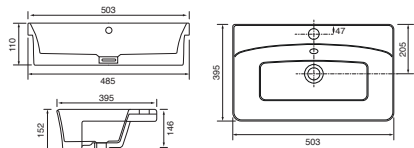

Semi Recessed Basins

Phoenix/Semi Recessed Basin

White. Ceramic. One tap hole. Integrated Overflow. Supplied with Chrome overflow ring, see more Type 3 overflow rings on page 357. Suitable for 600 standard depth basin units only.

503 x 395 x 30mm (WxDxH)	9195	£245.00