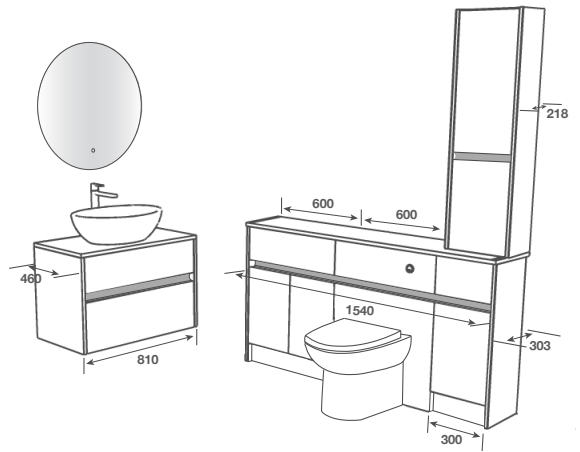

GLOSS METALLIC

Champagne

Finish - Champagne

Carcass - Grey Linen

Room Features

Basin - Fremont White Sit-On

Tap - Lori Tall Chrome

Pan - Madison BTW Pan with Beechworth Seat

Worktop - Cirrus White Calypstone Aura 18mm

Handle - Brushed Brass Profile

Mirror - Velas 700

Lighting - LED Strip