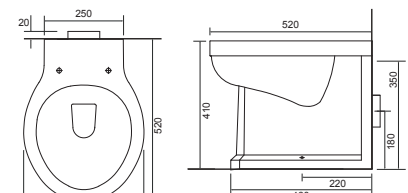

Georgia with Wentworth Coloured Seat

LO SC TP

Supplied with Chrome hinges that are not interchangeable

○ Cotton White	36.9170.02	£523.00	● Slate	36.9170.06	£523.00
● Shale	36.9170.04	£523.00	● Maritime Blue	36.9170.07	£523.00
● Lagoon Mist	36.9170.05	£523.00	● Spruce	36.9170.09	£523.00