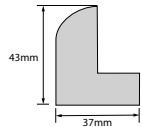

## Panels & Plinths

End & Infill Panels Size (W x H x D)mm	Standard Base 305x811x18	Slimline Base 220x811x18	Wall 220x661x18	Tall Wall 220x1222x18	Deep Base 445x811x18	Standard High Rise 305x2035x18	Slimline High Rise 220x2035x18
Solid Oak	<b>3010SO</b>	<b>3011SO</b>	<b>3145SO</b>	<b>3044SO</b>	<b>3465SO</b>	<b>3115SO</b>	<b>3135SO</b>
	£126.00	£100.00	£111.00	£141.00	£165.00	£285.00	£232.00