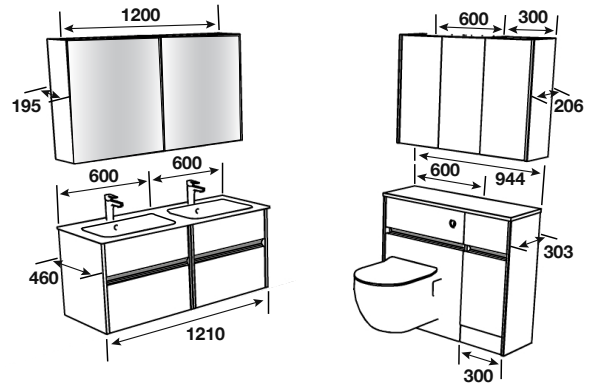

MATT

Hunter Green

● Finish - Hunter Green

● Carcass - Grey Linen

Room Features

Basin - Orani 1200 Cast Gloss

Tap - Fiera Basin Brushed Brass x 2

Pan - Anniston Wall Hung Pan with Wingham Seat

Worktop - White Crystal Calypstone Aura 18mm

Handle - Brushed Brass Profile

Mirror - Farnese Mirrored Cabinet 1200