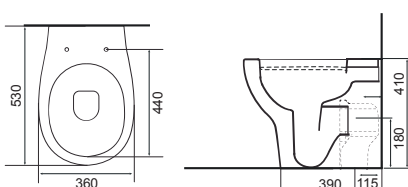

Nashville - Rimless

LO SC TP

Nashville BTW Rimless Pan with Toukley Seat.
Supplied with Chrome hinges, see more Type 1 hinges on page 347 **36.9291.01** £485.00