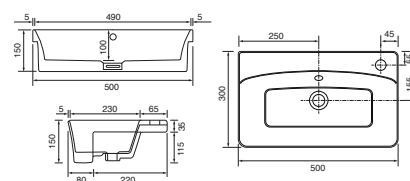

Denver/Semi Recessed Basin

CE

White. Ceramic. One tap hole. Integrated Overflow. Supplied with Chrome overflow ring, see more Type 3 overflow rings on page 357. Suitable for 500, 600 and 700 standard and slimline depth basin units.

500 x 300 x 35mm (WxDxH) **37.9075** £245.00

Denver BTW Pan | **36.9076.01** | £541.00

[View on page 343](#)