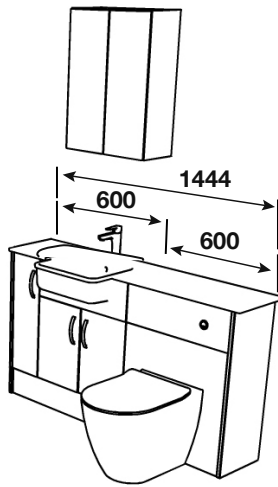

Slate Mist

● Finish - Slate Mist

● Carcass - Titanium

Room Features

Basin - Caluso 1844 Solid Surface

Tap - Lonato Basin Chrome

Pan - Denver BTW Pan with Casula Seat

Handle - Lucina 320 Chrome

Mirror - Farnese Mirrored Cabinet 500