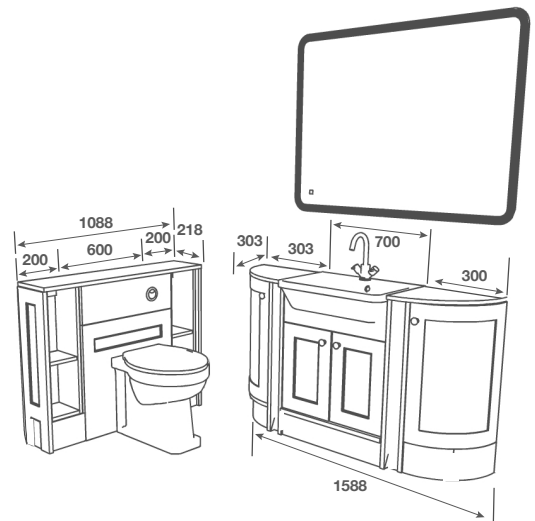

MATT PAINT

Slate

Finish - Slate

Carcass - Natural Oak

Room Features

Basin - Caluso 1844 Solid Surface

Tap - Avola Basin Chrome

Pan - Georgia BTW Pan with Slate Wentworth Seat

Worktop - Stratus White Calyptstone Aura 18mm

Handle - Altos Chrome

Mirror - Ferno 1200