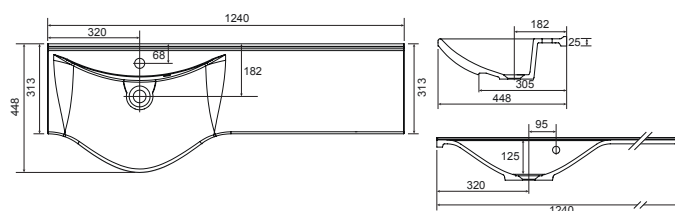

Combi Basins

UNIVERSAL - BASINS PRICING

Combi Basins - 1240mm

White. Cast Marble. One tap hole. External Overflow. Supplied with Chrome overflow ring, see more Type 1 overflow rings on page 357. Suitable for use with two 600mm standard depth units with an end panel at each end.

Left Hand - 1240 x 448 x 25mm (WxDxH)	37.3070	£465.00
Right Hand - 1240 x 448 x 25mm (WxDxH)	37.3071	£465.00