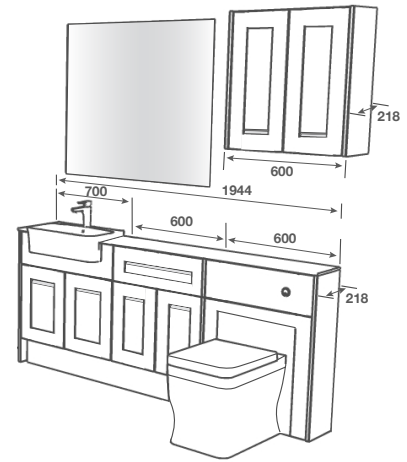

## Room Features

Basin - Denver Semi Recessed

Tap - Fiera Basin Matt Black

Pan - Denver BTW Pan with Casula Seat

Worktop - Nimbus Grey Calypstone Aura 12mm

Mirror - Plain 861mm High x 1000mm Wide