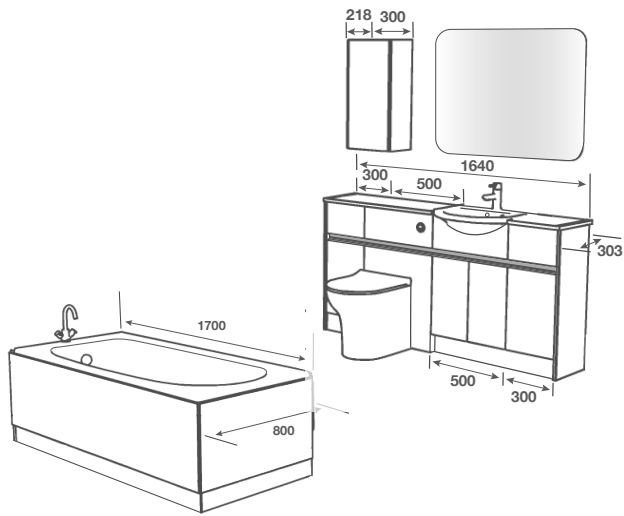

## Room Features

Basin - ART 500

Tap - Melfi Basin Chrome

Pan - Cleveland BTW Rimless Pan with Ballina Seat

Worktop - Cirrus White Calypstone Aura 12mm

Handle - Stainless Steel Profile

Mirror - Mora 950

MATT