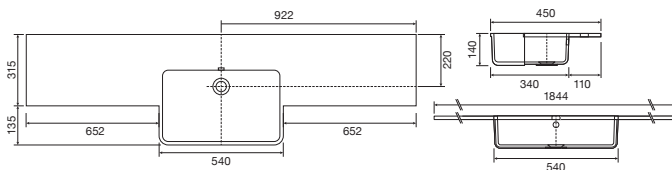

Fontana Cast Wing Basin - 1844mm **CM**

White. Cast Marble. No tap hole. Integrated Overflow. Supplied with White overflow ring, see more Type 3 / Type 4 overflow rings on page 357. Suitable for use with a 1800mm run of furniture. This basin section will only suit a 600 standard carcass size.

Central - 1844 x 450 x 15mm (WxDxH)	37.3607	£915.00

Base coat and lacquer aerosols to for finishing Fontana worktop cut-ends. Cut must be finished with a router. Both aerosols are required to complete the finished end.

400ml Base Coat. Fontana cut-end filler, base coat and colouring agent.	7051	£63.00
400ml Lacquer. Fontana cut-end top coat finishing lacquer.	7052	£63.00