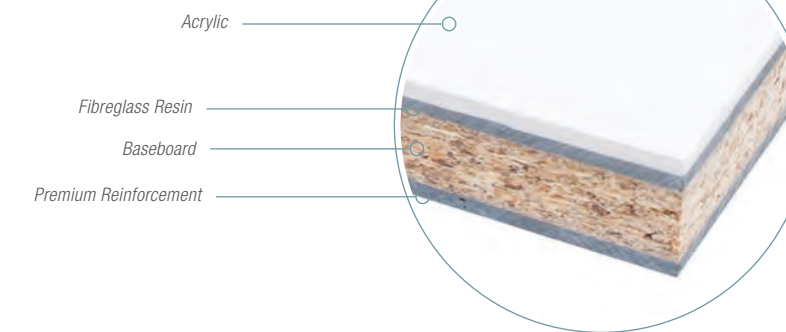

Tanaro Freestanding Bath with ledge

Freestanding Bath with/without Ledge | TANARO

*All prices include VAT

/ Premium Base Board sample

/ Premium Bath Panel sample

NO MORE UNSIGHTLY BATH PANELS

A **unique fixing system** holds the panels tightly together in the corners to create a finish that is **aesthetically pleasing**. Various sizes are available that will fit all of our Tissino baths.

The Perma Bianco finish ensures that bath panels stay white and **will not discolour over time**, even if exposed to sunlight.

Premium Option
Even stronger and warmer for longer

Perma Bianco

Perma Bianco bath panels are manufactured using a pliant acrylic and are an innovation that overcomes unsightly discolouration in bath panels. Our Tissino premium panels include a wooden core and a layer of resin reinforcement, which provides a **highly robust rigid** bath panel that is flat and will always maintain its beautiful finish. The acrylic runs right around the edges of the panel to allow for trimming if necessary.