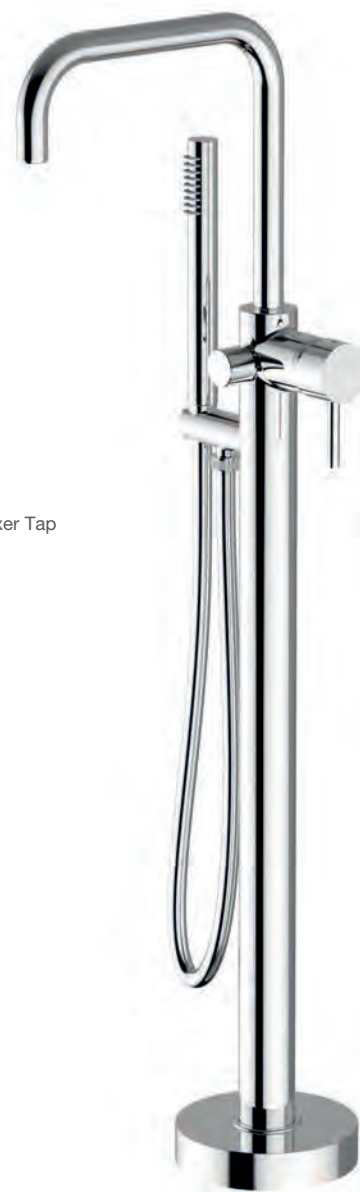

/ Single solution bath filler and diverter for pencil hand shower

/ Pairs perfectly with Parina

/ Swivel spout for practicality

See inside cover for product features key

Check our website for further technical information