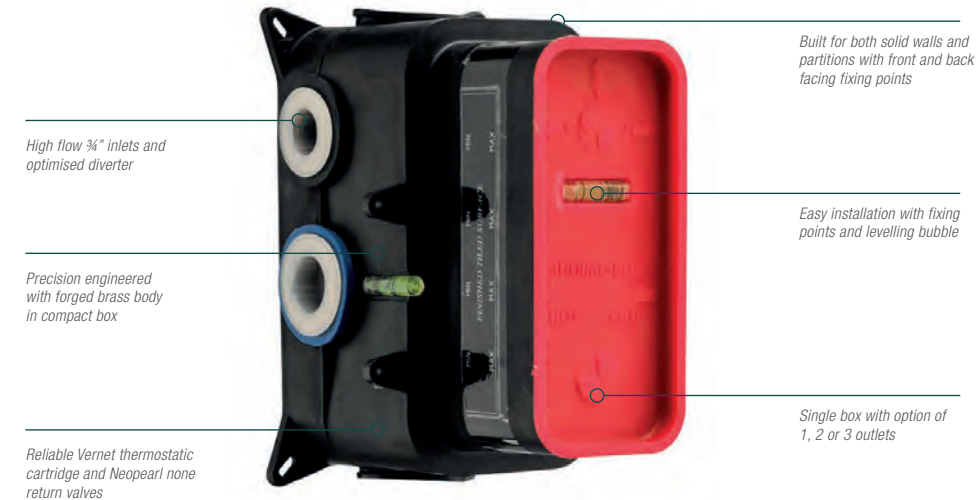

MARIO | Outlet Elbows & Exposed Thermostatic Shower Mixers

See inside cover for product features key

Outlet Elbows: Complete commitment to a beautiful, contemporary styled bathroom means paying attention to every last detail. The Mario range of outlet elbows ensure that this spirit of inspiring design extends to the most functional elements within the shower.

Thermostatic Shower Mixer: The best style conscious shower enclosures require attention to detail down to the last fixture and fitting, and the Mario exposed thermostatic shower mixers are designed to deliver supreme good looks and great performance.

Concealed Shower Valves | MARIO

See inside cover for product features key

Thermostatic Shower Valves

Product	Finish	Code	RRP*
1 to 3 Way Thermostatic Shower Valve	Chrome	TMA-115	£499.00

/ Thermo Box