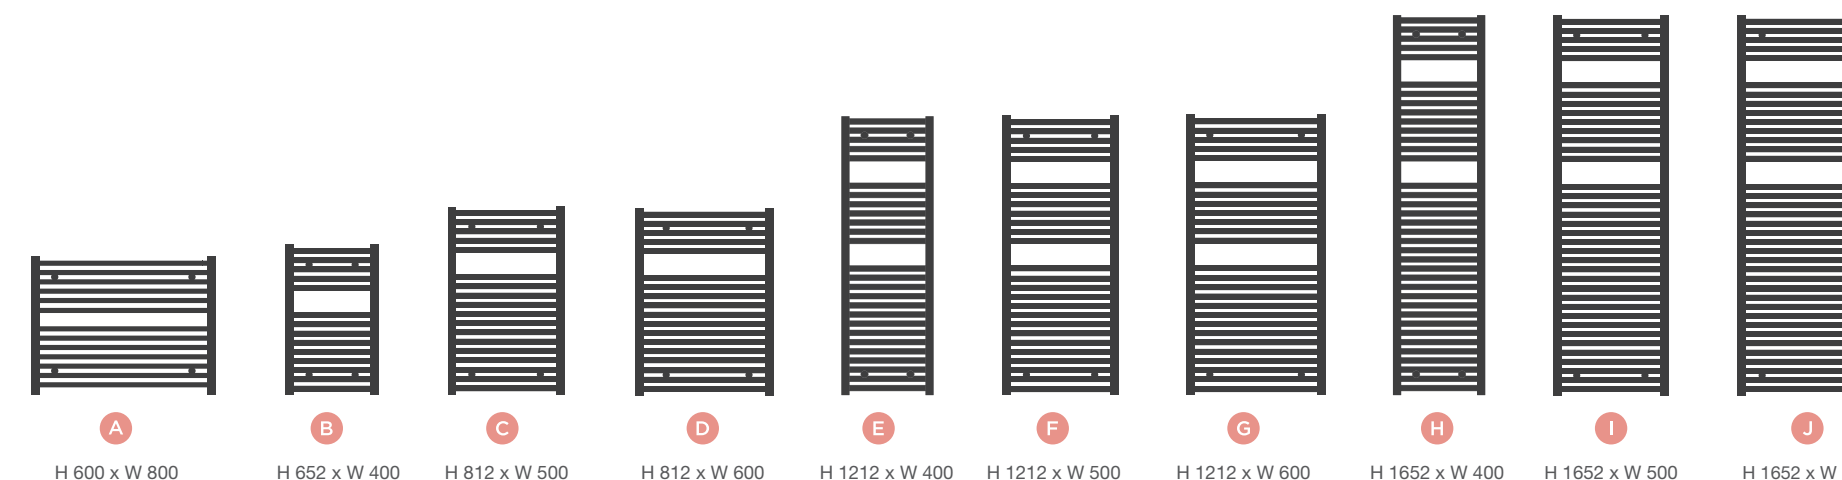

Matt Black

Anthracite

Arabica

Lusso Grey

Mont Blanc

Chrome

HUGO2 TOWEL RAIL SIZES

No matter what size you need, all of our towel rails excel when it comes to performance, delivering exceptional heat output to keep your bathroom warm and comfortable.