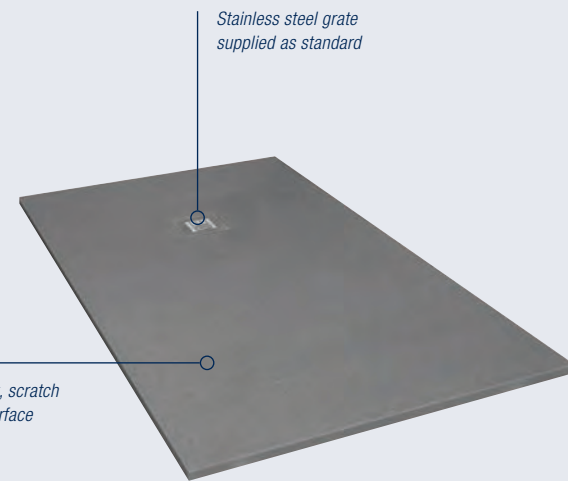

Giorgio2

The sleek and minimal Giorgio2 shower tray features a **natural slate effect finish**, and is available in five contemporary colours and a variety of sizes.

A chrome grate is supplied as standard, with colour-matched grates and a brushed brass option available separately.

- / Beautiful natural slate effect finish
- / Highly durable, scratch & slip resistant surface
- / One free tube of colour matched adhesive & sealant with every tray
- / Includes a 34 l/m waste valve & stainless steel grate
- / Colour matched grates available plus NEW soft taupe option
- / Wide selection of sizes
- / Edges can be trimmed up to 100mm
- / Wetroom compatible
- / 10 year guarantee

A video for how to cut can be found on our website

Stainless steel grate supplied as standard

Non-porous gel coat, scratch and slip resistant surface