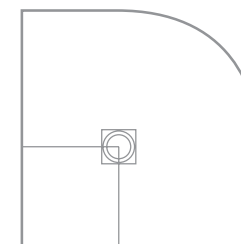

New

New colour added

Giorgio

When it comes to taking a refreshing shower, it's easy for the elegance and beauty of the shower fitting to attract all the attention. However, it's important to remember that a perfectly performing shower is about much more than simply the source of the water. What lies underfoot is just as important, and is crucial to the continuing daily pleasures that a good shower can deliver.

Black Slate

Graphite Slate

Grey Slate

New
Soft Taupe

White Slate

Our Giorgio collection of high quality shower trays and wall panels are designed to combine immaculate good looks with **durable, long-lasting performance**. Manufactured using **hard-wearing** stone resin, all our Giorgio shower trays feature an exquisite stone surface protected by a unique gel finish. They are naturally **slip resistant** – very important in such a potentially hazardous environment – and **comfortable** too.

Giorgio shower trays are available in a range of neutral colours – either black, graphite, grey, soft taupe and white slate effect. A wide range of sizes are available, allowing for the product to be matched perfectly with the room dimensions. Each Giorgio2 shower tray also includes a 100mm border that can be trimmed away if necessary in order to accommodate obstructions or off-square walls.

Whichever stylish colour you choose, your Giorgio shower tray will provide many years of comfort, strength and practicality, all inspired by the same qualities of Italian design flair that can be seen and admired throughout our Tissino collections.

Coloured Grate