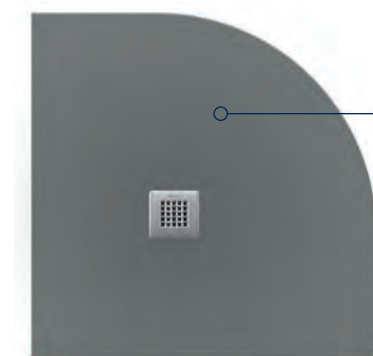

Black Slate

Graphite Slate

Grey Slate

New
Soft Taupe

White Slate

Our Giorgio collection of high quality shower trays and wall panels are designed to combine immaculate good looks with **durable, long-lasting performance**. Manufactured using **hard-wearing** stone resin, all our Giorgio shower trays feature an exquisite stone surface protected by a unique gel finish. They are naturally **slip resistant** – very important in such a potentially hazardous environment – and **comfortable** too.

Giorgio shower trays are available in a range of neutral colours – either black, graphite, grey, soft taupe and white slate effect. A wide range of sizes are available, allowing for the product to be matched perfectly with the room dimensions. Each Giorgio2 shower tray also includes a 100mm border that can be trimmed away if necessary in order to accommodate obstructions or off-square walls.

Whichever stylish colour you choose, your Giorgio shower tray will provide many years of comfort, strength and practicality, all inspired by the same qualities of Italian design flair that can be seen and admired throughout our Tissino collections.

Beautiful natural slate finish in five colours