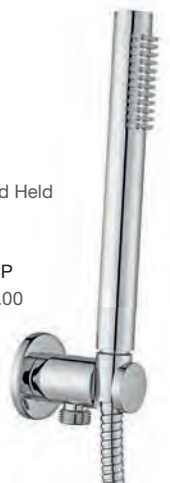

/ Parina Hand Held
Shower Kit
Chrome
TPR-505-CP
RRP* £217.00

BRASSWARE

95