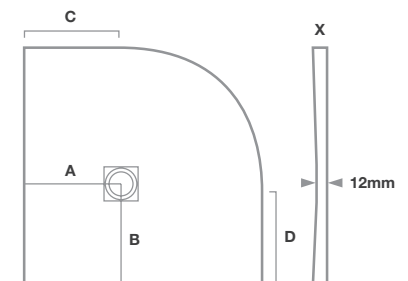

0345 582 8000 | info@tissino.co.uk | tissino.co.uk