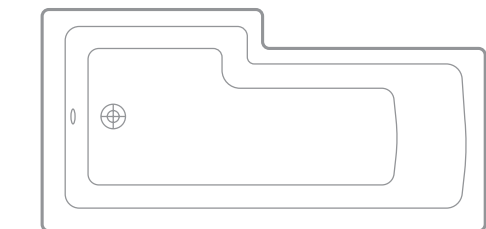

Right hand configuration shown