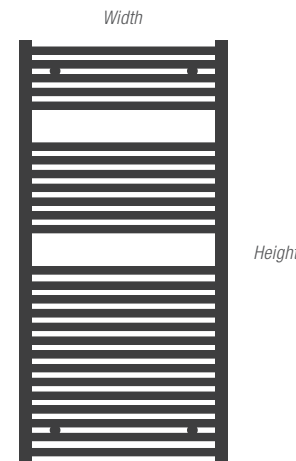

Three Easy Steps:

1

CHOOSE YOUR CENTRAL HEATING TOWEL RAIL SIZE & COLOUR

See page 161 for shape and finish.