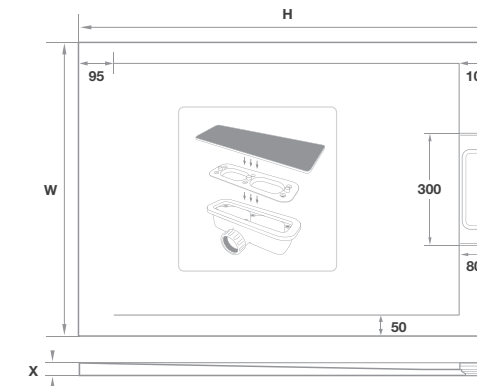

Colour matched to the Giorgio Series

One free tube of adhesive & sealant with every tray

*All prices include VAT

800mm Rectangle Shower Trays

Size (mm)	Graphite Slate	Grey Slate	White Slate	RRP*	X	Kg
1000 x 800	TRG-803-RS	TRG-803-GS	TRG-803-WS	£776.00	25	26
1200 x 800	TRG-804-RS	TRG-804-GS	TRG-804-WS	£859.00	25	31
1400 x 800	TRG-805-RS	TRG-805-GS	TRG-805-WS	£920.00	27	40
1600 x 800	TRG-807-RS	TRG-807-GS	TRG-807-WS	£1,027.00	29	45
1700 x 800	TRG-808-RS	TRG-808-GS	TRG-808-WS	£1,069.00	29	49
1800 x 800	TRG-809-RS	TRG-809-GS	TRG-809-WS	£1,130.00	29	55
2000 x 800	TRG-811-RS	TRG-811-GS	TRG-811-WS	£1,197.00	31	55