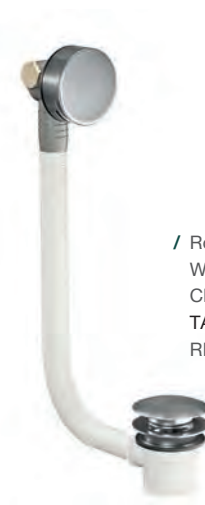

/ Round Bath Filler with Push Waste and Overflow
Chrome
TAL-102-CP
RRP* £73.00