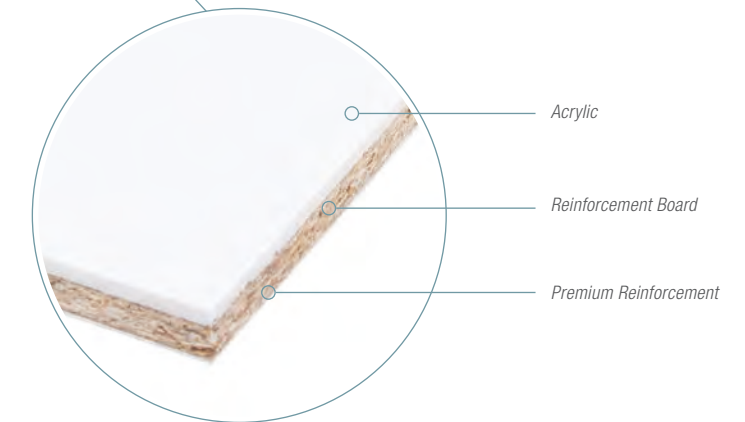

Tanaro Freestanding Bath with ledge

Freestanding Bath with/without Ledge | TANARO

*All prices include VAT

/ Premium Base Board sample

/ Premium Bath Panel sample

NO MORE UNSIGHTLY BATH PANELS

A **unique fixing system** holds the panels tightly together in the corners to create a finish that is **aesthetically pleasing**. Various sizes are available that will fit all of our Tissino baths.

The Perma Bianco finish ensures that bath panels stay white and **will not discolour over time**, even if exposed to sunlight.

Premium Option
Even stronger and warmer for longer

Perma Bianco

Perma Bianco bath panels are manufactured using a pliant acrylic and are an innovation that overcomes unsightly discolouration in bath panels. Our Tissino premium panels include a wooden core and a layer of resin reinforcement, which provides a **highly robust rigid** bath panel that is flat and will always maintain its beautiful finish. The acrylic runs right around the edges of the panel to allow for trimming if necessary.