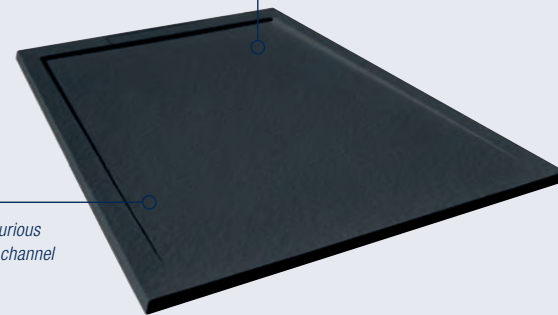

Giorgio Lux

There's a unique design feature built into the Giorgio Lux shower tray, a detail that ensures water flows away freely without the use of a visible grate. This stylish stone resin tray is designed with an **integrated maxi-flow waste outlet**, so as the water hits the surface, it is **channelled away discreetly and efficiently**.

It's just one more reason to love this exquisitely styled shower tray with its coolly understated slate effect finish. The luxurious material resists scratches and provides users with the perfect place to enjoy their shower – a sleek, **slip-resistant** surface that adds a touch of class to any shower enclosure.

- / Beautiful natural slate effect finish
- / Highly durable, scratch & slip resistant surface
- / Unique hidden & maxi-flow waste design
- / Wide selection of sizes
- / One free tube of colour matched adhesive & sealant with every tray
- / Wetroom compatible
- / 10 year guarantee

Integrated maxi-flow waste outlet, allows water to flow away freely without the use of a visible grate

Stone resin slip-resistant luxurious surface with directional flow channel

See website for further technical information