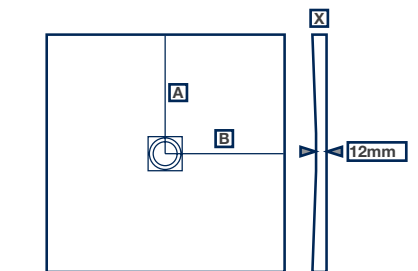

Adhesive & Sealant

Black Slate Graphite Slate Grey Slate RRP*
TRG-902-MN TRG-902-RS TRG-902-GS £38.00
Soft Taupe White Slate RRP*
TRG-902-ST TRG-902-WS £38.00

Colour matched to the Giorgio Series

One free tube of adhesive & sealant with every tray