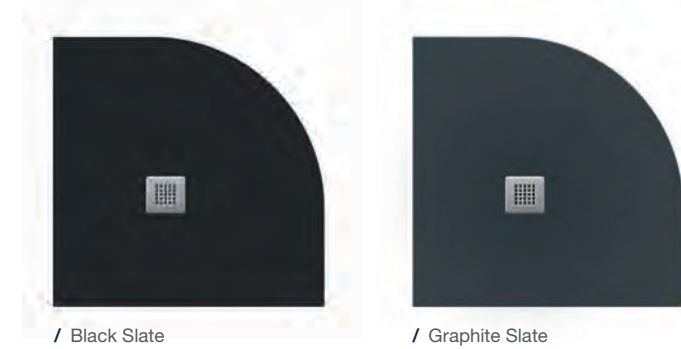

A chrome grate is supplied as standard, with colour-matched grates and a brushed brass option available separately.

- / Beautiful natural slate effect finish
- / Highly durable, scratch & slip resistant surface
- / One free tube of colour matched adhesive & sealant with every tray
- / Includes a 34 l/m waste valve & stainless steel grate
- / Colour matched grates available plus NEW soft taupe option
- / Wide selection of sizes
- / Edges can be trimmed up to 100mm
- / Wetroom compatible
- / 10 year guarantee

A video for how to cut can be found on our website

Stainless steel grate supplied as standard

Non-porous gel coat, scratch and slip resistant surface

See website for further technical information

Square & Rectangular Shower Trays | GIORGIO2

See inside cover for product features key

/ Black Slate

/ Graphite Slate

/ Grey Slate

/ Soft Taupe Slate

/ White Slate

Coloured Grate

/ Black Slate TRG-901-MN RRP* £24.00	/ Graphite Slate TRG-901-RS RRP* £24.00	/ Grey Slate TRG-901-GS RRP* £24.00	/ Brushed Brass TRG-901-BB RRP* £60.00	/ Soft Taupe TRG-901-ST RRP* £24.00	/ White Slate TRG-901-WS RRP* £24.00