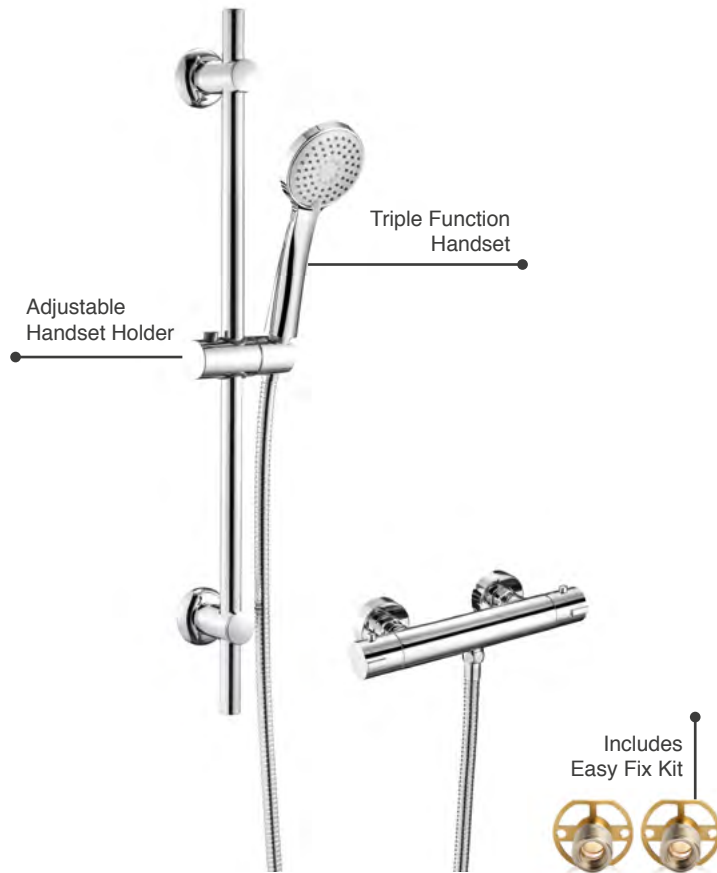

Exposed Thermostatic Showers

Firm Round Exposed Thermostatic Shower

Code	Description	RRP
MSSHFIRO	<ul style="list-style-type: none"> • Thermostatic Exposed Shower Valve • Adjustable Riser Rail • 200mm Stainless Steel Head • Chrome Adjustable Handset • Standard Chrome Hose 1.5m • Easy Fix Kit 	£204

Firm Square Exposed Thermostatic Shower

Code	Description	RRP
MSSHFISQ	<ul style="list-style-type: none"> • Thermostatic Exposed Shower Valve • Adjustable Riser Rail • 200mm Stainless Steel Head • Chrome Adjustable Handset Holder • Standard Chrome Hose 1.5m • Easy Fix Kit 	£228

Avon Exposed Thermostatic Shower

Code	Description	RRP
MSSHAVCP	<ul style="list-style-type: none"> Thermostatic Exposed Shower Valve Chrome Chrome Adjustable Triple Function Handset Chrome Adjustable Handset Holder & Sliding Rail Standard Chrome Hose 1.5m Easy Fix Kit 	£166